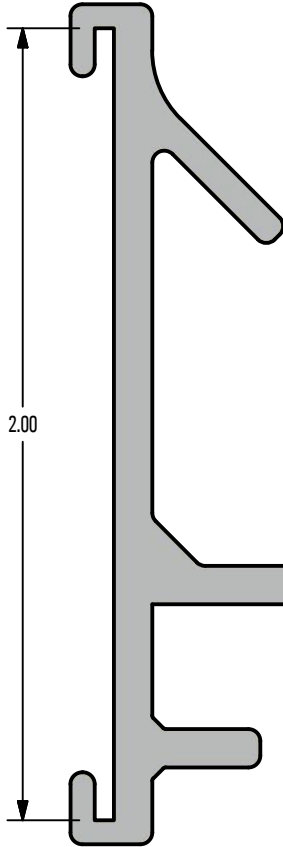

*** SNO GEM® PRODUCT CUT SHEET ***

MATERIAL

ALUMINUM 6061-T6

COLOR / FINISH

MILL FINISH

COLOR TO MATCH

RIGHT VIEW

FRONT VIEW

NOTES:

1. FOR CLARITY THIS DRAWING IS NOT TO SCALE.
2. CONTACT THE MANUFACTURER FOR RECOMMENDED LAYOUTS, SPACING AND ADDITIONAL DETAILS.
3. INSTALLATION MUST BE COMPLETED WITH THE MANUFACTURERS WRITTEN SPECIFICATIONS AND INSTALLATION INSTRUCTIONS.
4. THESE DRAWINGS ARE SUBJECT TO CHANGE WITHOUT NOTICE.