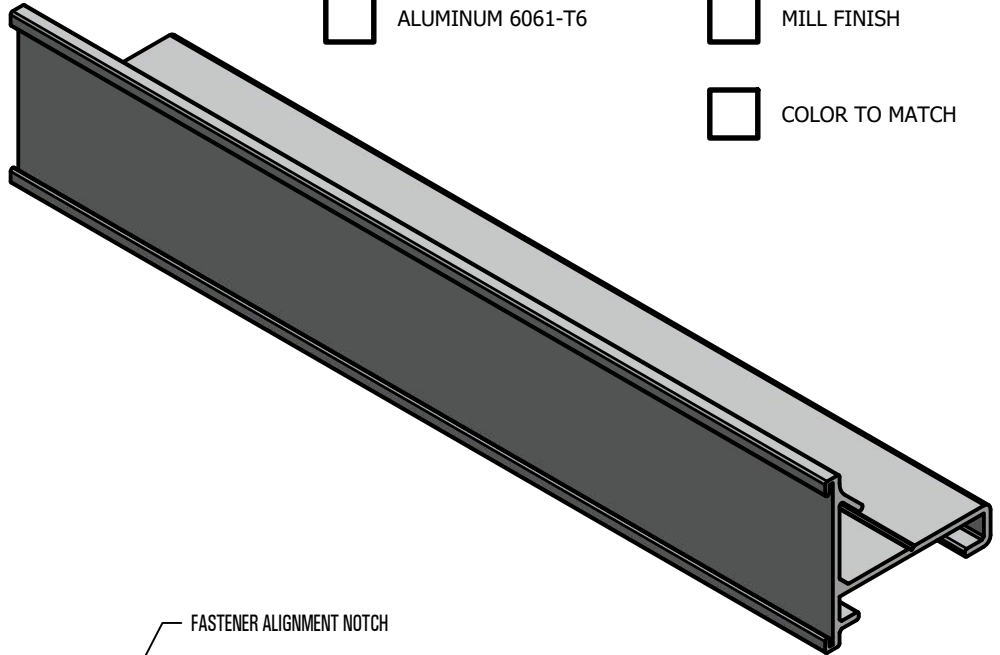

*** SNO GEM® PRODUCT CUT SHEET ***

MATERIAL

ALUMINUM 6061-T6

COLOR / FINISH

MILL FINISH

COLOR TO MATCH

RIGHT VIEW

FRONT VIEW