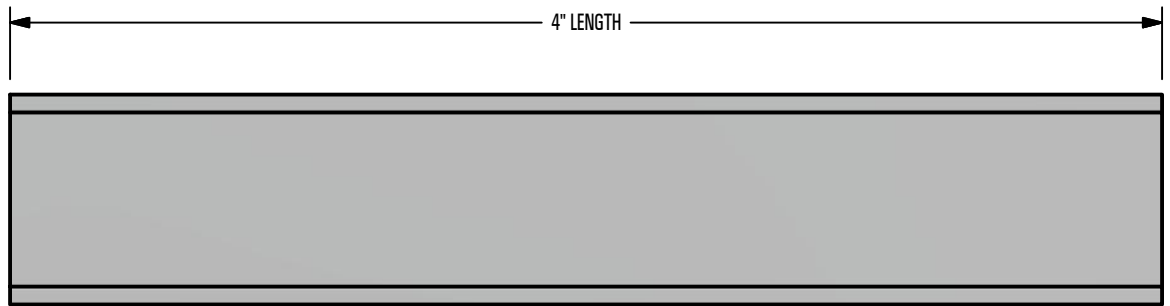

*** SNO GEM® PRODUCT CUT SHEET ***

MATERIAL

ALUMINUM 6061-T6

COLOR / FINISH

MILL FINISH

COLOR TO MATCH

RIGHT VIEW

FRONT VIEW