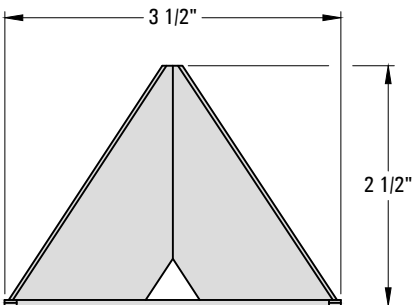

## COLOR / FINISH SELECTION

- MILL FINISHED
- COLOR TO CLOSELY MATCH

**RIGHT VIEW (ROTATED 45°)**

**FRONT VIEW**

**RIGHT VIEW**

**Raising the Bar in Snow Retention**

**4800 METALMSATER WAY - McHENY, IL 60050**