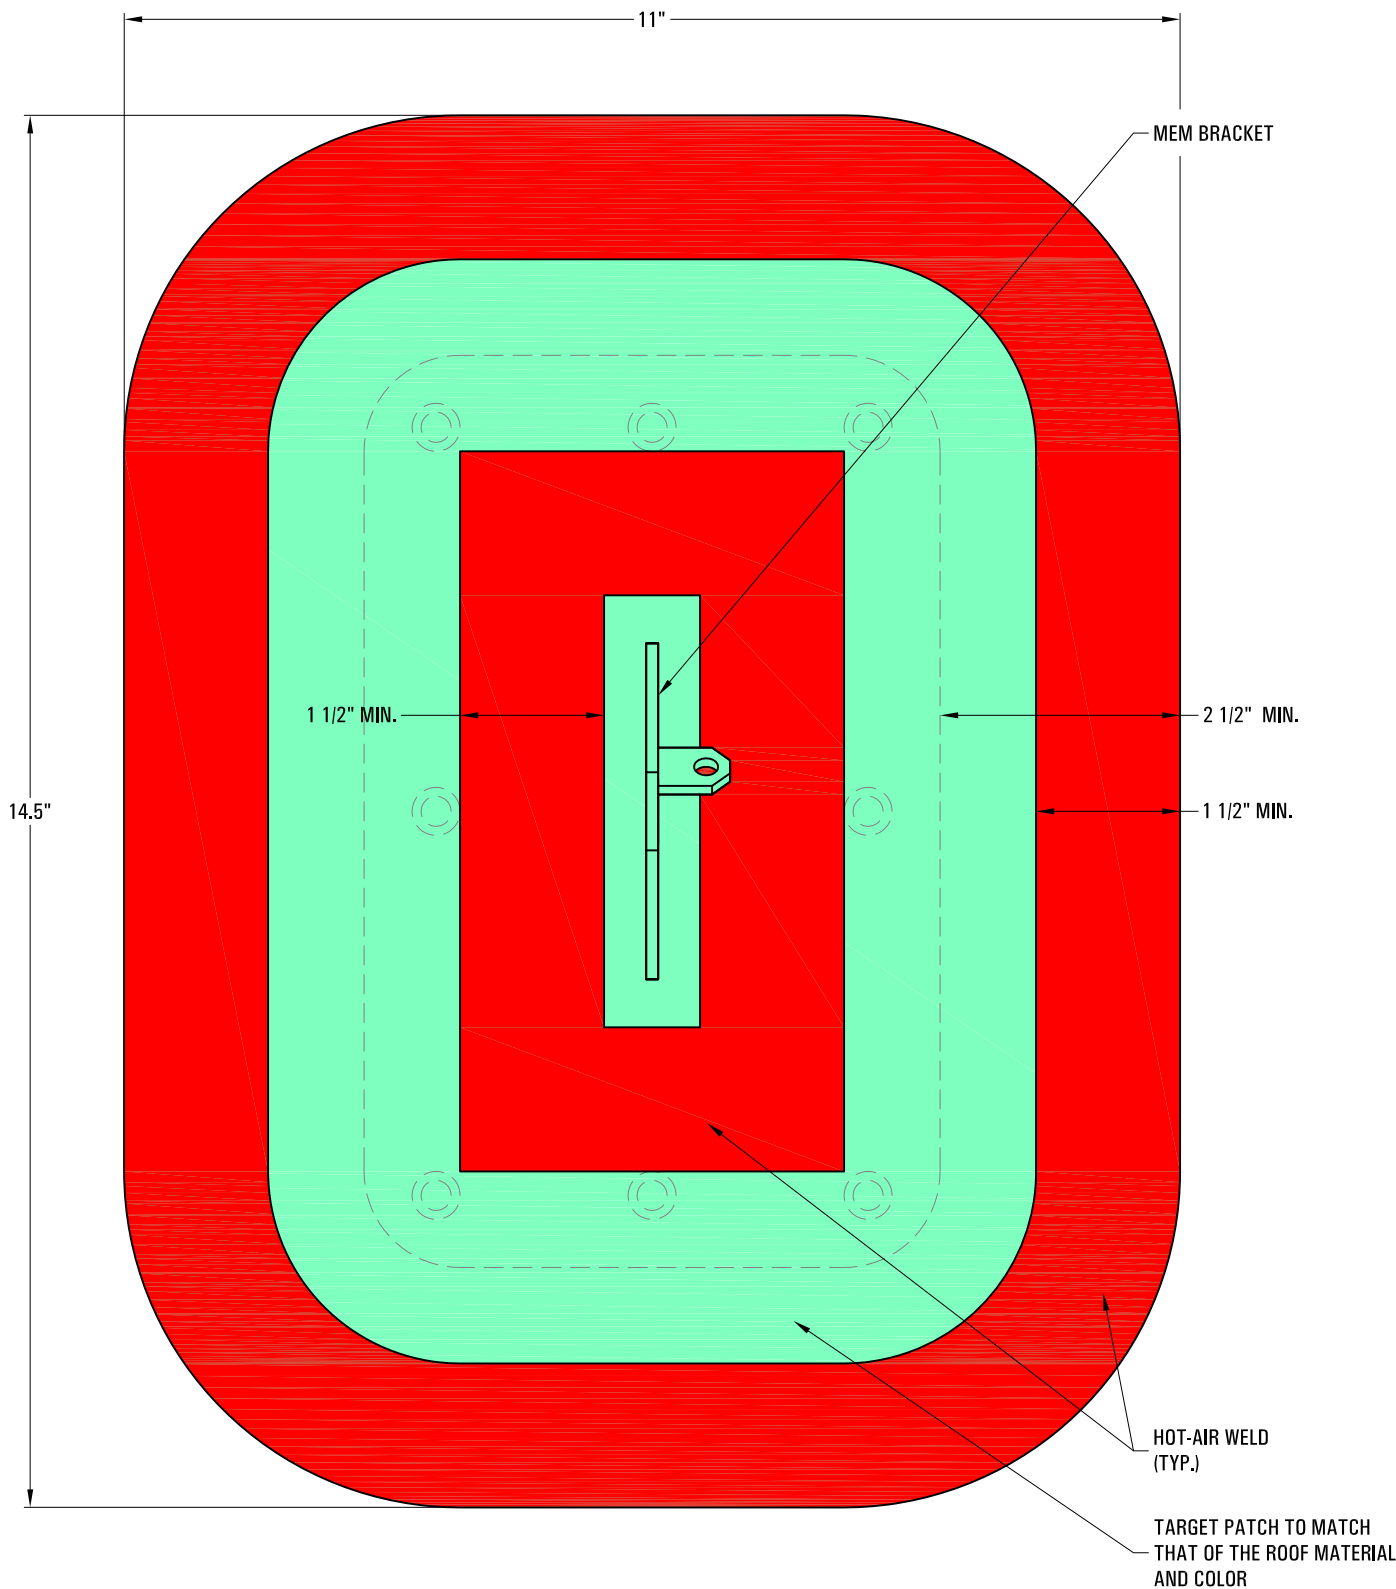

*** SNO GEM® PRODUCT CUT SHEET ***

Raising the Bar in Snow Retention

4800 METALMASTER WAY - McHENY, IL 60050

PHONE: 815.477.GEMS WEBSITE: WWW.SNOGEM.COM
 FAX: 815.455.GEMS E-MAIL: INFO@SNOGEM.COM

STANDARD TARGET PATCH

DRAWN BY:	rhoeffleur	REV. #	DESCRIPTION
DATE:	11/22/2017		
SCALE:	N.T.S.	THE INFORMATION HEREIN IS CONFIDENTIAL AND PROPRIETARY AND IS NOT TO BE DISCLOSED OR DELIVERED TO THIRD PARTIES WITHOUT THE PRIOR WRITTEN CONSENT OF SNO GEM, INC.	