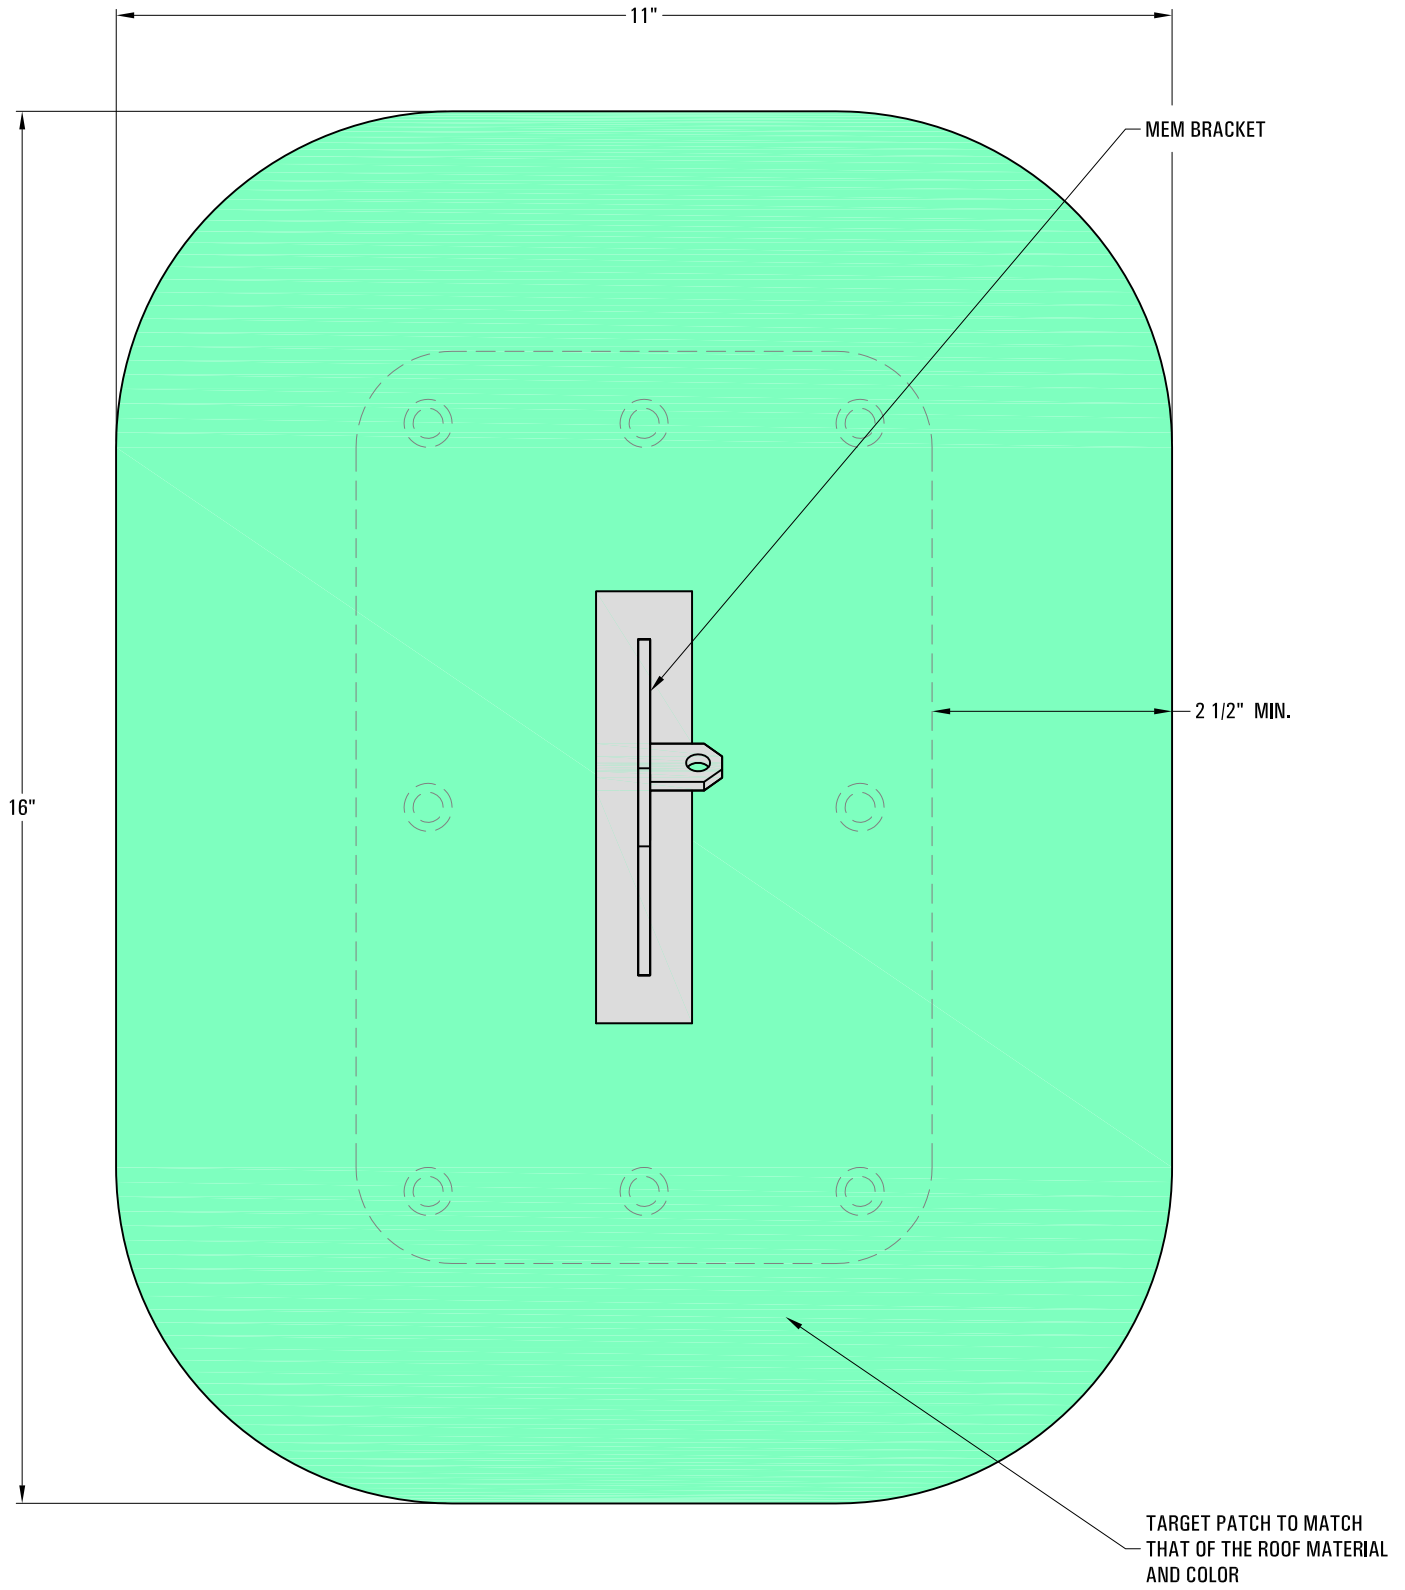

\*\*\* SNO GEM® PRODUCT CUT SHEET \*\*\*

**Raising the Bar in Snow Retention**

**4800 METALMASTER WAY - McHENY, IL 60050**

PHONE: 815.477.GEMS WEBSITE: WWW.SNOGEM.COM  
 FAX: 815.455.GEMS E-MAIL: INFO@SNOGEM.COM

# TARGET PATCH

DRAWN BY:	rhoeffleur	REV. #	DESCRIPTION
DATE:	11/22/2017		
SCALE:	N.T.S.	THE INFORMATION HEREIN IS CONFIDENTIAL AND PROPRIETARY AND IS NOT TO BE DISCLOSED OR DELIVERED TO THIRD PARTIES WITHOUT THE PRIOR WRITTEN CONSENT OF SNO GEM, INC.	