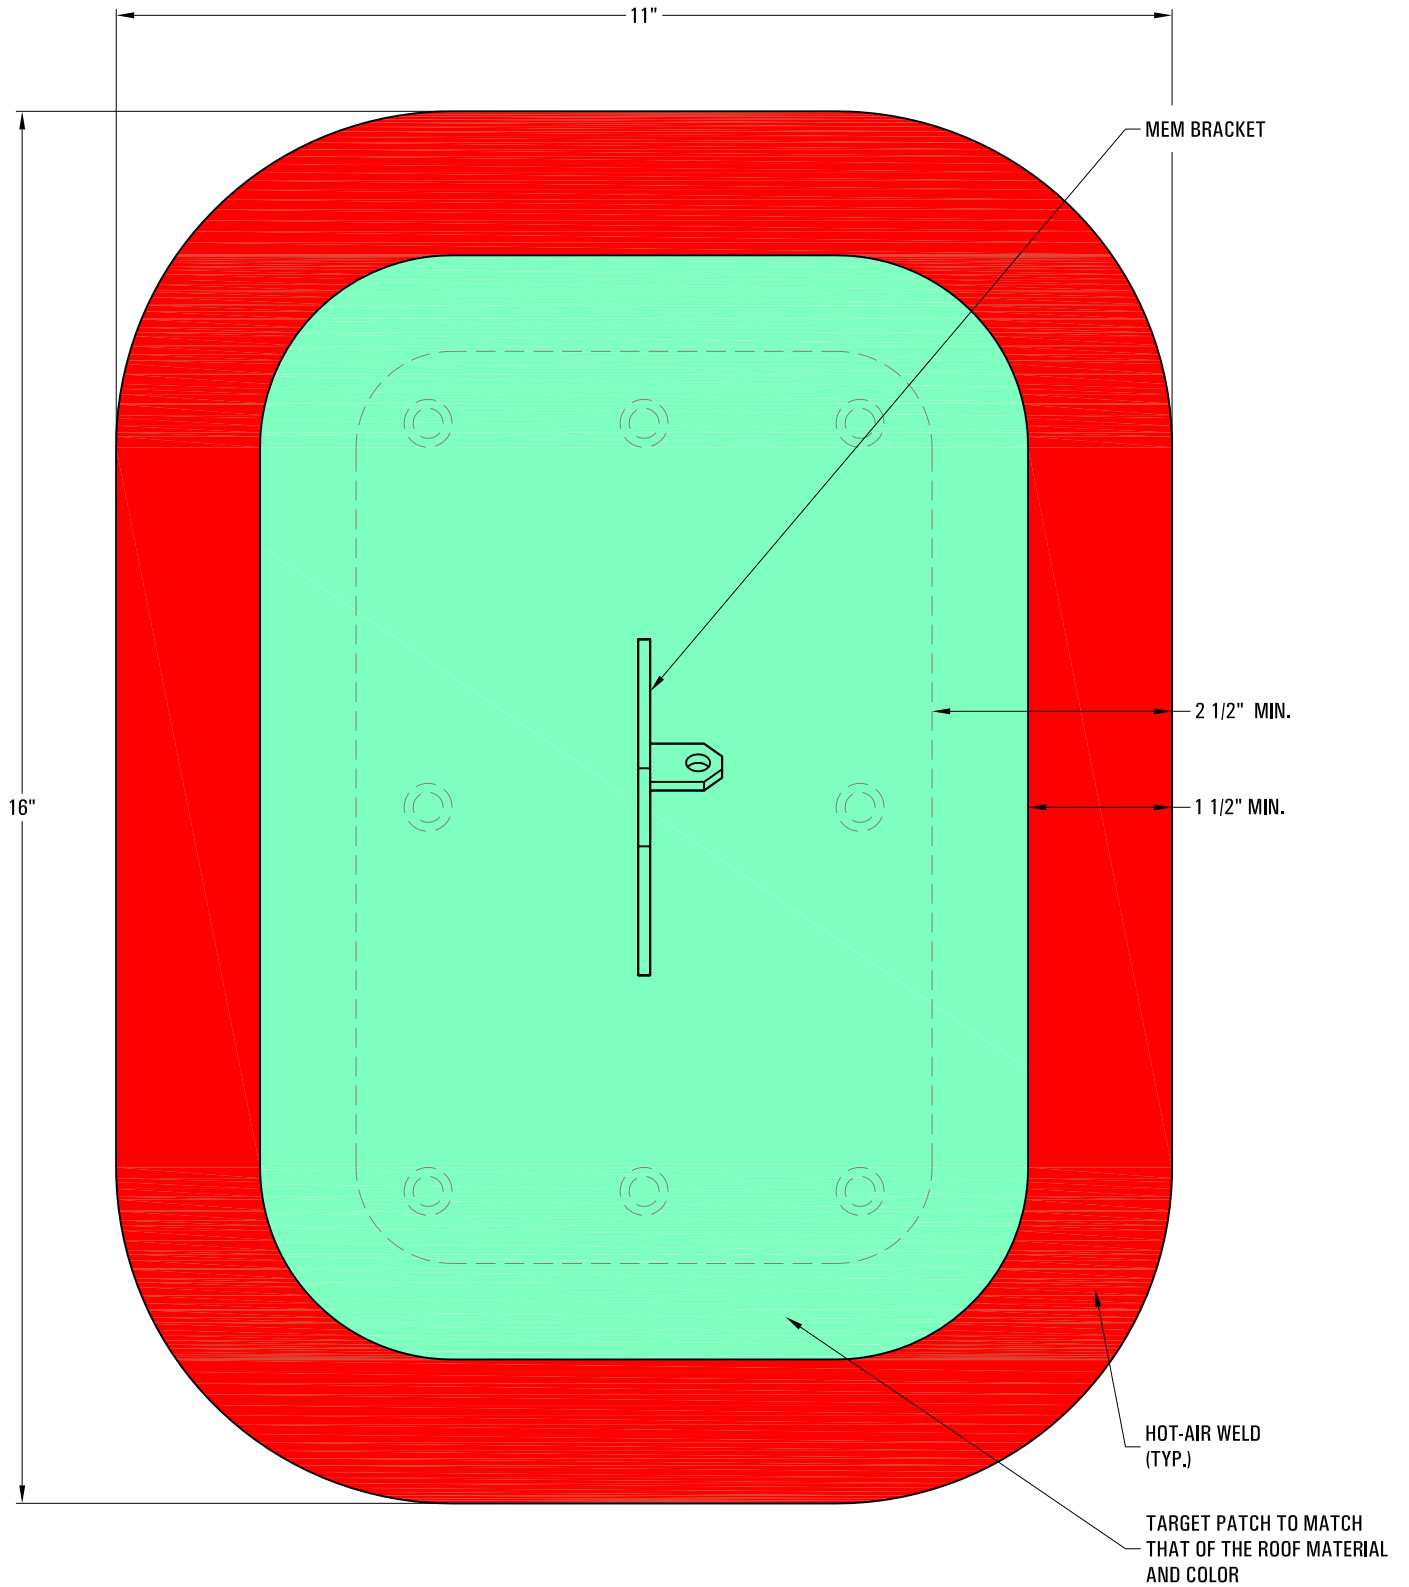

*** SNO GEM® PRODUCT CUT SHEET ***

Raising the Bar in Snow Retention

4800 METALMASTER WAY - McHENY, IL 60050

PHONE: 815.477.GEMS WEBSITE: WWW.SNOGEM.COM
 FAX: 815.455.GEMS E-MAIL: INFO@SNOGEM.COM

PRE-SKIRTED TARGET PATCH

DRAWN BY:	rhoeffleur	REV. #	DESCRIPTION
DATE:	11/22/2017		
SCALE:	N.T.S.	THE INFORMATION HEREIN IS CONFIDENTIAL AND PROPRIETARY AND IS NOT TO BE DISCLOSED OR DELIVERED TO THIRD PARTIES WITHOUT THE PRIOR WRITTEN CONSENT OF SNO GEM, INC.	