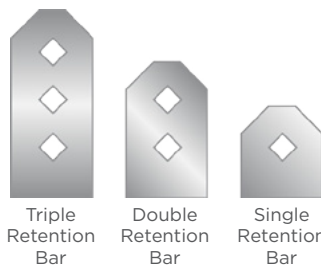

1" Square Retention Bar