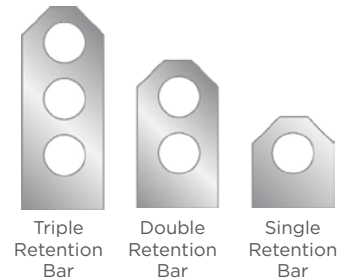

2" Round Retention Bar

*Seller assumes no responsibility for the warranty. Check your roof manufacturer's warranty information before installation.