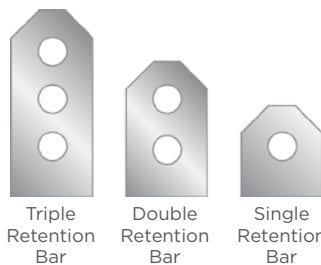

1" Round Retention Bar