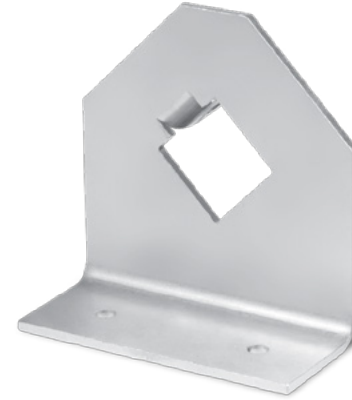

## Deck Mount Snow Retention System

For Metal Roof Systems

1" Square Single Retention Bar Option Shown

### Overview

Mechanically fastened flat base for virtually any metal roof system, ensuring the strongest attachment.

### Custom Configurations

Each Deck Mount Bar System offers a wide variety of roofing system attachments that are mechanically fastened to the roof's deck, available in either a single, double, or triple bar support using either a 1", 2", square or round retention bar.