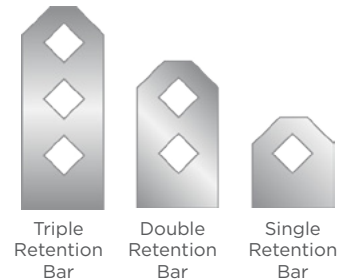

2" Square Retention Bar