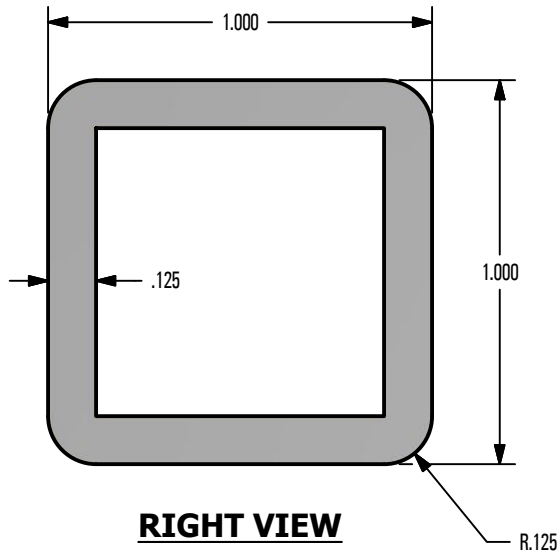

FINISH SELECTION:

1. ☐ MILL FINISH
2. ☐ COLOR TO CLOSELY MATCH

4800 METALMASTER WAY - MCHENRY, IL 60050

PHONE: 815.477.GEMS WEBSITE: WWW.SNOGEM.COM
FAX: 815.455.GEMS E-MAIL: INFO@SNOGEM.COM

1 in x 1 in BAR

DRAWN BY:	rhoeffleur
DATE:	1/27/2018
SCALE:	N.T.S.
MATERIAL:	N/A

THE INFORMATION HEREIN IS CONFIDENTIAL AND PROPRIETARY AND IS NOT TO BE DISCLOSED OR DELIVERED TO THIRD PARTIES WITHOUT THE PRIOR WRITTEN CONSENT OF SNO GEM, INC.