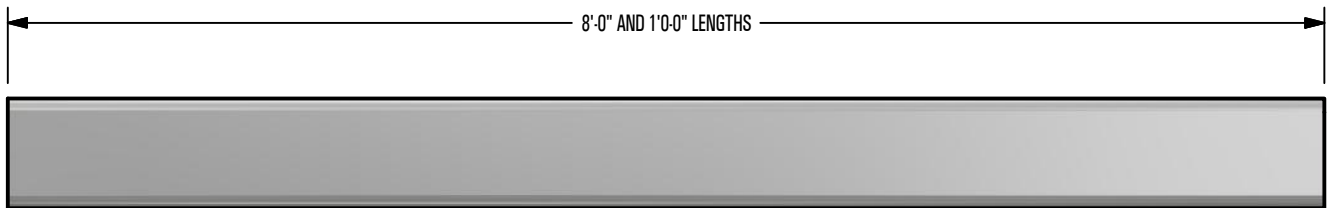

*** SNO GEM PRODUCT CUT SHEET ***

GENERAL NOTES:

1. FOR CLARITY THIS DRAWING IS NOT TO SCALE.
2. CONTACT THE MANUFACTURER FOR RECOMMENDED LAYOUTS, SPACING, AND ADDITIONAL DETAILS.
3. INSTALLATION MUST BE COMPLETED WITH MANUFACTURERS WRITTEN SPECIFICATIONS AND INSTALLATION INSTRUCTIONS.
4. THESE DRAWINGS ARE SUBJECT TO CHANGE WITHOUT NOTICE.

MATERIAL SELECTION:

- ALUMINUM
- STAINLESS STEEL
- BRASS

FINISH SELECTION:

- MILL FINISH
- COLOR TO CLOSELY MATCH

4800 METALMASTER WAY - MCHENRY, IL 60050

PHONE: 815.477.GEMS WEBSITE: WWW.SNOGEM.COM
 FAX: 815.455.GEMS E-MAIL: INFO@SNOGEM.COM