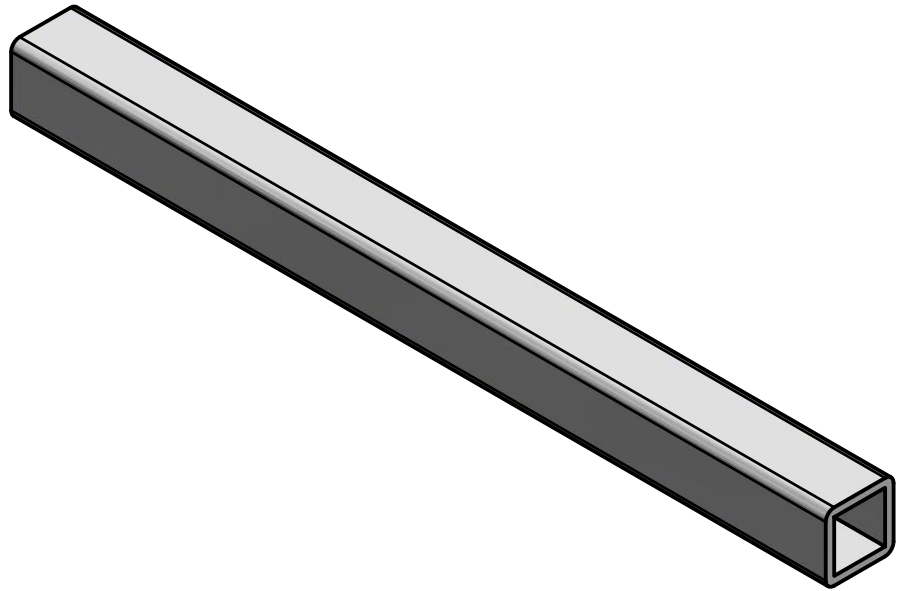

*** SNO GEM PRODUCT CUT SHEET ***

GENERAL NOTES:

1. FOR CLARITY THIS DRAWING IS NOT TO SCALE.
2. CONTACT THE MANUFACTURER FOR RECOMMENDED LAYOUTS, SPACING, AND ADDITIONAL DETAILS.
3. INSTALLATION MUST BE COMPLETED WITH MANUFACTURERS WRITTEN SPECIFICATIONS AND INSTALLATION INSTRUCTIONS.
4. THESE DRAWINGS ARE SUBJECT TO CHANGE WITHOUT NOTICE.

MATERIAL SELECTION:

- ALUMINUM
- STAINLESS STEEL
- BRASS

FINISH SELECTION:

- MILL FINISH
- COLOR TO CLOSELY MATCH

4800 METALMASTER WAY - MCHENRY, IL 60050

PHONE: 815.477.GEMS WEBSITE: WWW.SNOGEM.COM
 FAX: 815.455.GEMS E-MAIL: INFO@SNOGEM.COM

1 in x 1 in BAR

DRAWN BY:	rhoeffleur
DATE:	1/27/2018
SCALE:	N.T.S.
MATERIAL:	N/A

THE INFORMATION HEREIN IS CONFIDENTIAL AND PROPRIETARY AND IS NOT TO BE DISCLOSED OR DELIVERED TO THIRD PARTIES WITHOUT THE PRIOR WRITTEN CONSENT OF SNO GEM, INC.