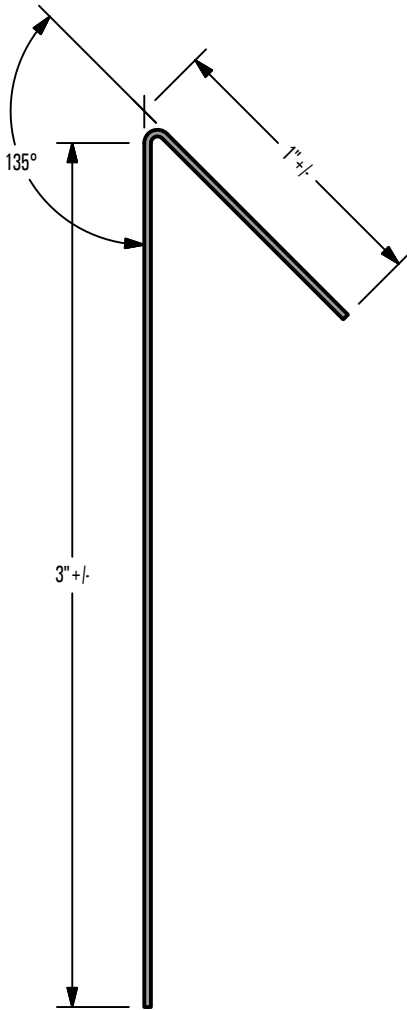

*** SNO GEM PRODUCT CUT SHEET ***

GENERAL NOTES:

1. FOR CLARITY THIS DRAWING IS NOT TO SCALE.
2. CONTACT THE MANUFACTURER FOR RECOMMENDED LAYOUTS, SPACING, AND ADDITIONAL DETAILS.
3. INSTALLATION MUST BE COMPLETED WITH MANUFACTURERS WRITTEN SPECIFICATIONS AND INSTALLATION INSTRUCTIONS.
4. THESE DRAWINGS ARE SUBJECT TO CHANGE WITHOUT NOTICE.

RIGHT VIEW

FRONT VIEW

FABRICATE FROM SAME MATERIAL AS STANDING SEAM ROOF

Raising the Bar in Snow Retention

4800 METALMASTER WAY - MCHENRY, IL 60050

PHONE: 815.477.GEMS WEBSITE: WWW.SNOGEM.COM
 FAX: 815.455.GEMS E-MAIL: INFO@SNOGEM.COM

4 in METAL COLOR STRIP

DRAWN BY:	rhoeffleur
DATE:	1/25/2018
SCALE:	N.T.S.
MATERIAL:	Generic

THE INFORMATION HEREIN IS CONFIDENTIAL AND PROPRIETARY AND IS NOT TO BE DISCLOSED OR DELIVERED TO THIRD PARTIES WITHOUT THE PRIOR WRITTEN CONSENT OF SNO GEM, INC.