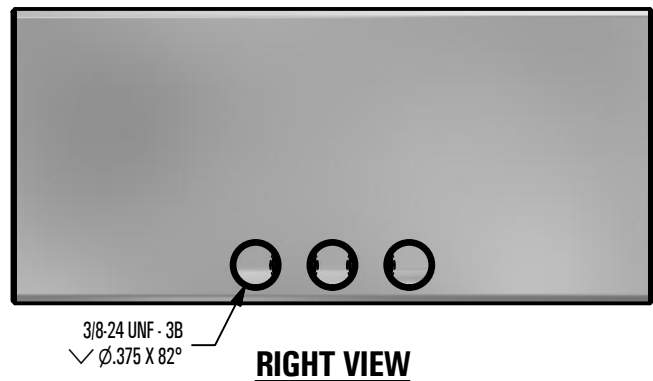

*** SNO GEM PRODUCT CUT SHEET ***

GENERAL NOTES:

1. FOR CLARITY THIS DRAWING IS NOT TO SCALE.
2. CONTACT THE MANUFACTURER FOR RECOMMENDED LAYOUTS, SPACING, AND ADDITIONAL DETAILS.
3. INSTALLATION MUST BE COMPLETED WITH MANUFACTURERS WRITTEN SPECIFICATIONS AND INSTALLATION INSTRUCTIONS.
4. THESE DRAWINGS ARE SUBJECT TO CHANGE WITHOUT NOTICE.

FINISH SELECTION:

1. ☐ MILL FINISH
2. ☐ COLOR TO CLOSELY MATCH

Raising the Bar in Snow Retention

4800 METALMASTER WAY - MCHENRY, IL 60050

PHONE: 815.477.GEMS WEBSITE: WWW.SNOGEM.COM
FAX: 815.455.GEMS E-MAIL: INFO@SNOGEM.COM

2 in GEM CLAMP KLOC

DRAWN BY:	rhoeffleur
DATE:	1/27/2018
SCALE:	N.T.S.
MATERIAL:	Aluminum

THE INFORMATION HEREIN IS CONFIDENTIAL AND PROPRIETARY AND IS NOT TO BE DISCLOSED OR DELIVERED TO THIRD PARTIES WITHOUT THE PRIOR WRITTEN CONSENT OF SNO GEM, INC.