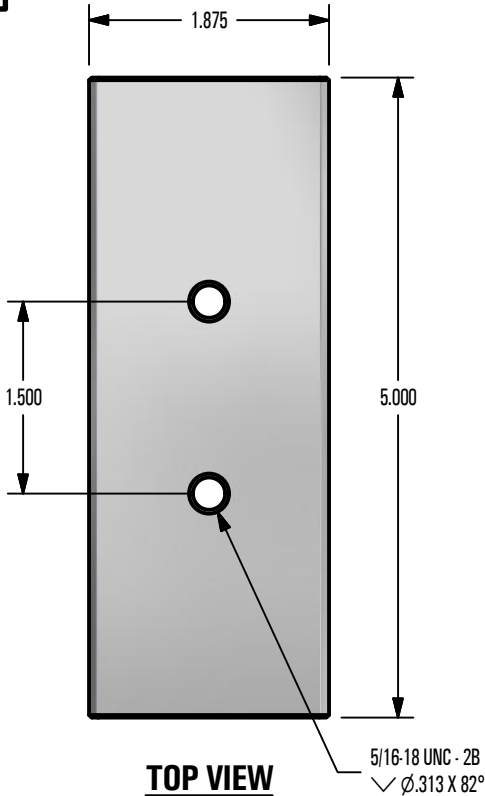

*** SNO GEM PRODUCT CUT SHEET ***

GENERAL NOTES:

1. FOR CLARITY THIS DRAWING IS NOT TO SCALE.
2. CONTACT THE MANUFACTURER FOR RECOMMENDED LAYOUTS, SPACING, AND ADDITIONAL DETAILS.
3. INSTALLATION MUST BE COMPLETED WITH MANUFACTURERS WRITTEN SPECIFICATIONS AND INSTALLATION INSTRUCTIONS.
4. THESE DRAWINGS ARE SUBJECT TO CHANGE WITHOUT NOTICE.

FINISH SELECTION:

1. ☐ MILL FINISH
2. ☐ COLOR TO CLOSELY MATCH

Raising the Bar in Snow Retention

4800 METALMASTER WAY - MCHENRY, IL 60050

PHONE: 815.477.GEMS WEBSITE: WWW.SNOGEM.COM
FAX: 815.455.GEMS E-MAIL: INFO@SNOGEM.COM

2 in GEM CLAMP KLOC

DRAWN BY:	rhoeffleur
DATE:	1/27/2018
SCALE:	N.T.S.
MATERIAL:	Aluminum

THE INFORMATION HEREIN IS CONFIDENTIAL AND PROPRIETARY AND IS NOT TO BE DISCLOSED OR DELIVERED TO THIRD PARTIES WITHOUT THE PRIOR WRITTEN CONSENT OF SNO GEM, INC.