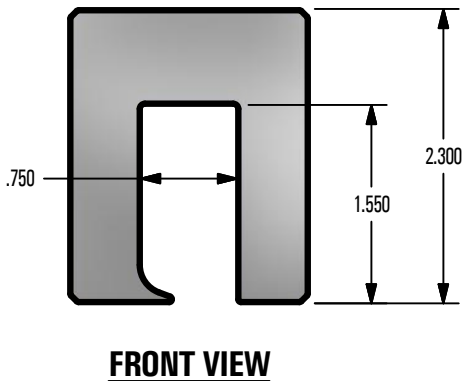

*** SNO GEM PRODUCT CUT SHEET ***

GENERAL NOTES:

1. FOR CLARITY THIS DRAWING IS NOT TO SCALE.
2. CONTACT THE MANUFACTURER FOR RECOMMENDED LAYOUTS, SPACING, AND ADDITIONAL DETAILS.
3. INSTALLATION MUST BE COMPLETED WITH MANUFACTURERS WRITTEN SPECIFICATIONS AND INSTALLATION INSTRUCTIONS.
4. THESE DRAWINGS ARE SUBJECT TO CHANGE WITHOUT NOTICE.

FINISH SELECTION:

- MILL FINISH
- COLOR TO CLOSELY MATCH

Raising the Bar in Snow Retention

4800 METALMASTER WAY - MCHENRY, IL 60050

PHONE: 815.477.GEMS WEBSITE: WWW.SNOGEM.COM
 FAX: 815.455.GEMS E-MAIL: INFO@SNOGEM.COM

2 in GEM CLAMP KLOC

DRAWN BY:	rhoeffleur
DATE:	1/27/2018
SCALE:	N.T.S.
MATERIAL:	Aluminum

THE INFORMATION HEREIN IS CONFIDENTIAL AND PROPRIETARY AND IS NOT TO BE DISCLOSED OR DELIVERED TO THIRD PARTIES WITHOUT THE PRIOR WRITTEN CONSENT OF SNO GEM, INC.