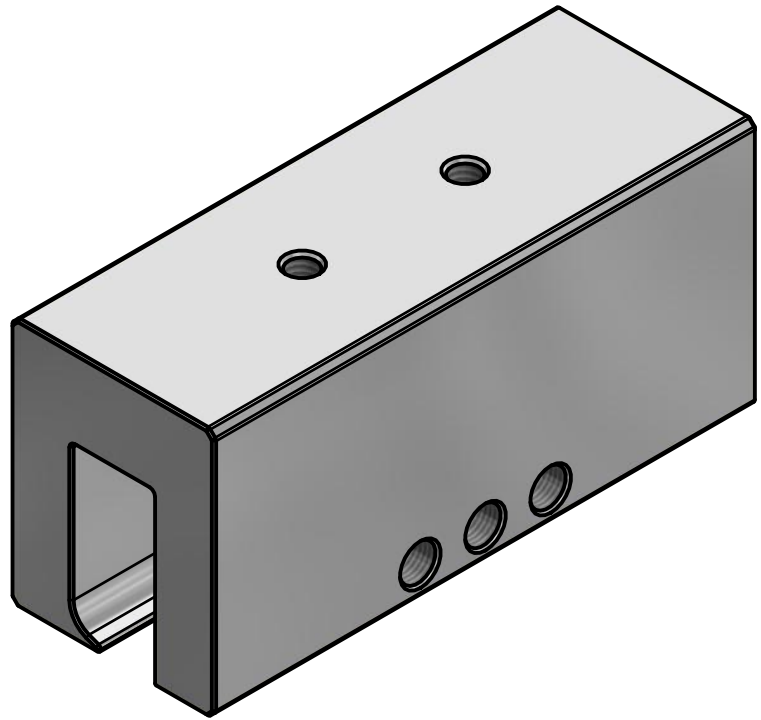

*** SNO GEM PRODUCT CUT SHEET ***

GENERAL NOTES:

1. FOR CLARITY THIS DRAWING IS NOT TO SCALE.
2. CONTACT THE MANUFACTURER FOR RECOMMENDED LAYOUTS, SPACING, AND ADDITIONAL DETAILS.
3. INSTALLATION MUST BE COMPLETED WITH MANUFACTURERS WRITTEN SPECIFICATIONS AND INSTALLATION INSTRUCTIONS.
4. THESE DRAWINGS ARE SUBJECT TO CHANGE WITHOUT NOTICE.

FINISH SELECTION:

- MILL FINISH
- COLOR TO CLOSELY MATCH

Raising the Bar in Snow Retention

4800 METALMASTER WAY - MCHENRY, IL 60050

PHONE: 815.477.GEMS WEBSITE: WWW.SNOGEM.COM
 FAX: 815.455.GEMS E-MAIL: INFO@SNOGEM.COM

2 in GEM CLAMP KLOC

DRAWN BY:	rhoeffleur
DATE:	1/27/2018
SCALE:	N.T.S.
MATERIAL:	Aluminum

THE INFORMATION HEREIN IS CONFIDENTIAL AND PROPRIETARY AND IS NOT TO BE DISCLOSED OR DELIVERED TO THIRD PARTIES WITHOUT THE PRIOR WRITTEN CONSENT OF SNO GEM, INC.