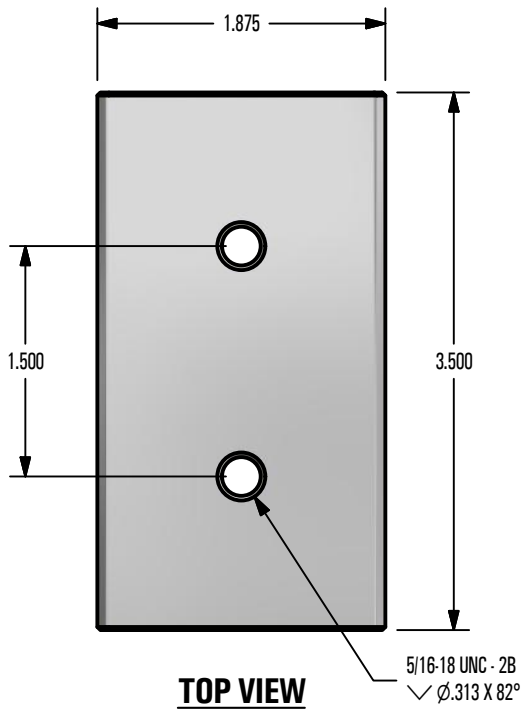

*** SNO GEM PRODUCT CUT SHEET ***

GENERAL NOTES:

1. FOR CLARITY THIS DRAWING IS NOT TO SCALE.
2. CONTACT THE MANUFACTURER FOR RECOMMENDED LAYOUTS, SPACING, AND ADDITIONAL DETAILS.
3. INSTALLATION MUST BE COMPLETED WITH MANUFACTURERS WRITTEN SPECIFICATIONS AND INSTALLATION INSTRUCTIONS.
4. THESE DRAWINGS ARE SUBJECT TO CHANGE WITHOUT NOTICE.

FINISH SELECTION:

1. ☐ MILL FINISH
2. ☐ COLOR TO CLOSELY MATCH

Raising the Bar in Snow Retention

4800 METALMASTER WAY - MCHENRY, IL 60050

PHONE: 815.477.GEMS WEBSITE: WWW.SNOGEM.COM
FAX: 815.455.GEMS E-MAIL: INFO@SNOGEM.COM

1 in GEM CLAMP KLOC MINI

DRAWN BY:	rhoeffleur
DATE:	1/27/2018
SCALE:	N.T.S.
MATERIAL:	Aluminum

THE INFORMATION HEREIN IS CONFIDENTIAL AND PROPRIETARY AND IS NOT TO BE DISCLOSED OR DELIVERED TO THIRD PARTIES WITHOUT THE PRIOR WRITTEN CONSENT OF SNO GEM, INC.