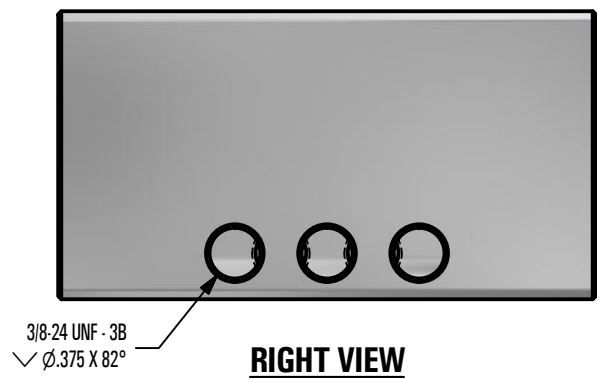

*** SNO GEM PRODUCT CUT SHEET ***

GENERAL NOTES:

1. FOR CLARITY THIS DRAWING IS NOT TO SCALE.
2. CONTACT THE MANUFACTURER FOR RECOMMENDED LAYOUTS, SPACING, AND ADDITIONAL DETAILS.
3. INSTALLATION MUST BE COMPLETED WITH MANUFACTURERS WRITTEN SPECIFICATIONS AND INSTALLATION INSTRUCTIONS.
4. THESE DRAWINGS ARE SUBJECT TO CHANGE WITHOUT NOTICE.

FINISH SELECTION:

1. ☐ MILL FINISH
2. ☐ COLOR TO CLOSELY MATCH

Raising the Bar in Snow Retention

4800 METALMASTER WAY - MCHENRY, IL 60050

PHONE: 815.477.GEMS WEBSITE: WWW.SNOGEM.COM
FAX: 815.455.GEMS E-MAIL: INFO@SNOGEM.COM

1 in GEM CLAMP KLOC MINI

DRAWN BY:	rhoeffleur
DATE:	1/27/2018
SCALE:	N.T.S.
MATERIAL:	Aluminum

THE INFORMATION HEREIN IS CONFIDENTIAL AND PROPRIETARY AND IS NOT TO BE DISCLOSED OR DELIVERED TO THIRD PARTIES WITHOUT THE PRIOR WRITTEN CONSENT OF SNO GEM, INC.