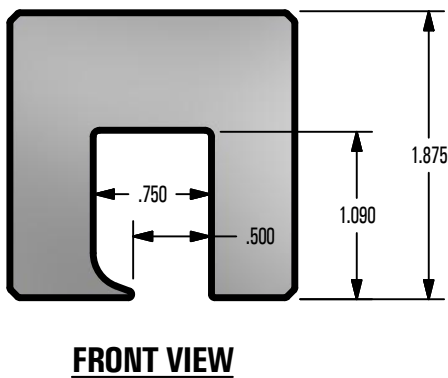

*** SNO GEM PRODUCT CUT SHEET ***

GENERAL NOTES:

1. FOR CLARITY THIS DRAWING IS NOT TO SCALE.
2. CONTACT THE MANUFACTURER FOR RECOMMENDED LAYOUTS, SPACING, AND ADDITIONAL DETAILS.
3. INSTALLATION MUST BE COMPLETED WITH MANUFACTURERS WRITTEN SPECIFICATIONS AND INSTALLATION INSTRUCTIONS.
4. THESE DRAWINGS ARE SUBJECT TO CHANGE WITHOUT NOTICE.

FINISH SELECTION:

1. ☐ MILL FINISH
2. ☐ COLOR TO CLOSELY MATCH

Raising the Bar in Snow Retention

4800 METALMASTER WAY - MCHENRY, IL 60050

PHONE: 815.477.GEMS WEBSITE: WWW.SNOGEM.COM
FAX: 815.455.GEMS E-MAIL: INFO@SNOGEM.COM

1 in GEM CLAMP KLOC MINI

DRAWN BY:	rhoeffleur
DATE:	1/27/2018
SCALE:	N.T.S.
MATERIAL:	Aluminum

THE INFORMATION HEREIN IS CONFIDENTIAL AND PROPRIETARY AND IS NOT TO BE DISCLOSED OR DELIVERED TO THIRD PARTIES WITHOUT THE PRIOR WRITTEN CONSENT OF SNO GEM, INC.