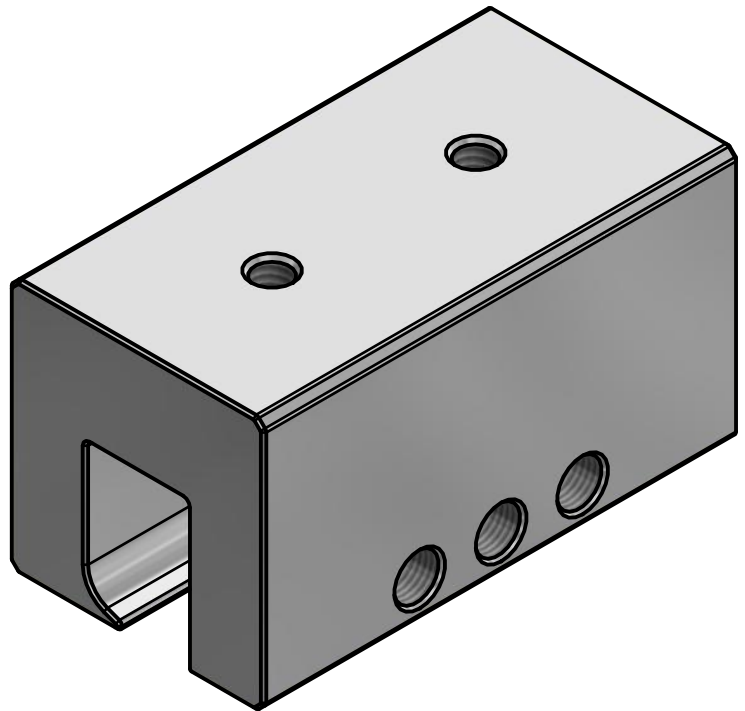

*** SNO GEM PRODUCT CUT SHEET ***

GENERAL NOTES:

1. FOR CLARITY THIS DRAWING IS NOT TO SCALE.
2. CONTACT THE MANUFACTURER FOR RECOMMENDED LAYOUTS, SPACING, AND ADDITIONAL DETAILS.
3. INSTALLATION MUST BE COMPLETED WITH MANUFACTURERS WRITTEN SPECIFICATIONS AND INSTALLATION INSTRUCTIONS.
4. THESE DRAWINGS ARE SUBJECT TO CHANGE WITHOUT NOTICE.

FINISH SELECTION:

- MILL FINISH
- COLOR TO CLOSELY MATCH

Raising the Bar in Snow Retention

4800 METALMASTER WAY - MCHENRY, IL 60050

PHONE: 815.477.GEMS WEBSITE: WWW.SNOGEM.COM
 FAX: 815.455.GEMS E-MAIL: INFO@SNOGEM.COM

1 in GEM CLAMP KLOC MINI

DRAWN BY:	rhoeffleur
DATE:	1/27/2018
SCALE:	N.T.S.
MATERIAL:	Aluminum

THE INFORMATION HEREIN IS CONFIDENTIAL AND PROPRIETARY AND IS NOT TO BE DISCLOSED OR DELIVERED TO THIRD PARTIES WITHOUT THE PRIOR WRITTEN CONSENT OF SNO GEM, INC.