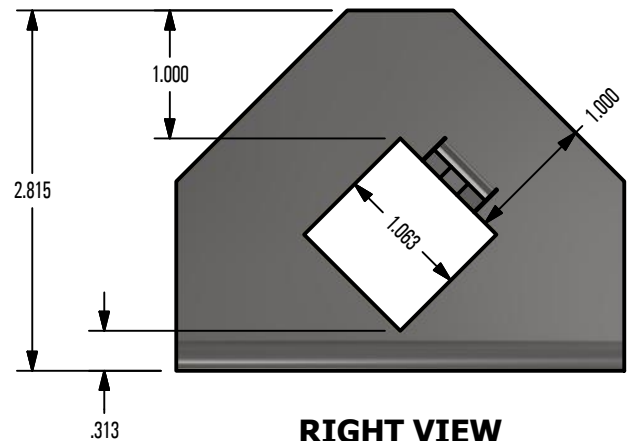

*** SNO GEM PRODUCT CUT SHEET ***

GENERAL NOTES:

1. FOR CLARITY THIS DRAWING IS NOT TO SCALE.
2. CONTACT THE MANUFACTURER FOR RECOMMENDED LAYOUTS, SPACING, AND ADDITIONAL DETAILS.
3. INSTALLATION MUST BE COMPLETED WITH MANUFACTURERS WRITTEN SPECIFICATIONS AND INSTALLATION INSTRUCTIONS.
4. THESE DRAWINGS ARE SUBJECT TO CHANGE WITHOUT NOTICE.

FINISH SELECTION:

- MILL FINISH
- COLOR TO CLOSELY MATCH

FRONT VIEW

RIGHT VIEW

Raising the Bar in Snow Retention

4800 METALMASTER WAY - MCHENRY, IL 60050

PHONE: 815.477.GEMS WEBSITE: WWW.SNOGEM.COM
 FAX: 815.455.GEMS E-MAIL: INFO@SNOGEM.COM