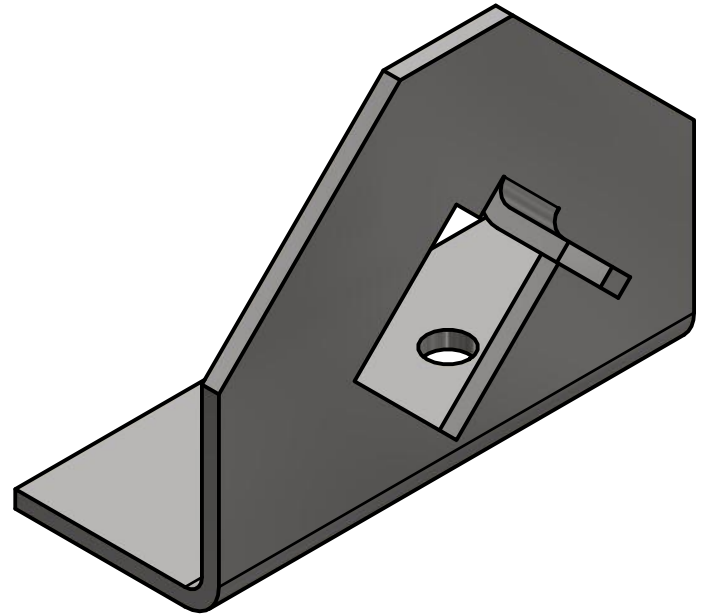

*** SNO GEM PRODUCT CUT SHEET ***

GENERAL NOTES:

1. FOR CLARITY THIS DRAWING IS NOT TO SCALE.
2. CONTACT THE MANUFACTURER FOR RECOMMENDED LAYOUTS, SPACING, AND ADDITIONAL DETAILS.
3. INSTALLATION MUST BE COMPLETED WITH MANUFACTURERS WRITTEN SPECIFICATIONS AND INSTALLATION INSTRUCTIONS.
4. THESE DRAWINGS ARE SUBJECT TO CHANGE WITHOUT NOTICE.

FINISH SELECTION:

- MILL FINISH
- COLOR TO CLOSELY MATCH

FRONT VIEW

RIGHT VIEW

Raising the Bar in Snow Retention

4800 METALMASTER WAY - MCHENRY, IL 60050

PHONE: 815.477.GEMS WEBSITE: WWW.SNOGEM.COM
 FAX: 815.455.GEMS E-MAIL: INFO@SNOGEM.COM

11-MEC-G

DRAWN BY:	rhoeffleur
DATE:	1/27/2018
SCALE:	N.T.S.
MATERIAL:	Stainless Steel

THE INFORMATION HEREIN IS CONFIDENTIAL AND PROPRIETARY AND IS NOT TO BE DISCLOSED OR DELIVERED TO THIRD PARTIES WITHOUT THE PRIOR WRITTEN CONSENT OF SNO GEM, INC.