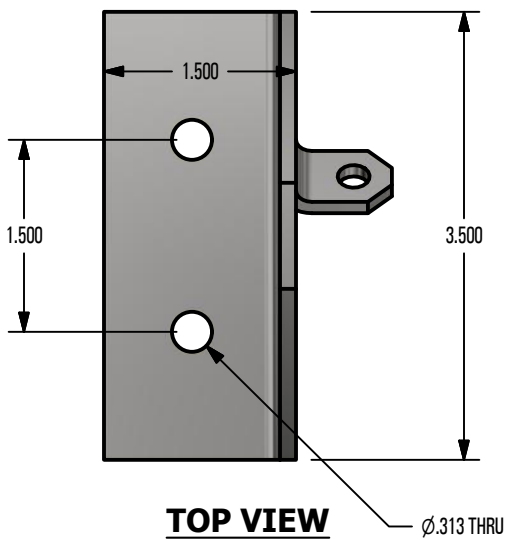

*** SNO GEM PRODUCT CUT SHEET ***

GENERAL NOTES:

1. FOR CLARITY THIS DRAWING IS NOT TO SCALE.
2. CONTACT THE MANUFACTURER FOR RECOMMENDED LAYOUTS, SPACING, AND ADDITIONAL DETAILS.
3. INSTALLATION MUST BE COMPLETED WITH MANUFACTURERS WRITTEN SPECIFICATIONS AND INSTALLATION INSTRUCTIONS.
4. THESE DRAWINGS ARE SUBJECT TO CHANGE WITHOUT NOTICE.

FINISH SELECTION:

1. ☐ MILL FINISH
2. ☐ COLOR TO CLOSELY MATCH