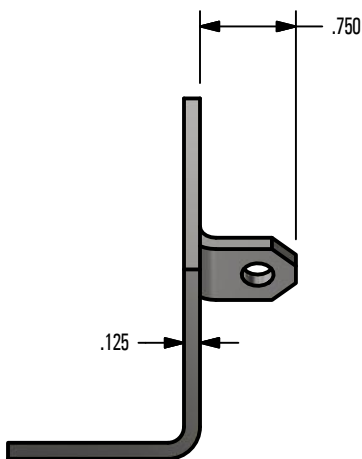

*** SNO GEM PRODUCT CUT SHEET ***

GENERAL NOTES:

1. FOR CLARITY THIS DRAWING IS NOT TO SCALE.
2. CONTACT THE MANUFACTURER FOR RECOMMENDED LAYOUTS, SPACING, AND ADDITIONAL DETAILS.
3. INSTALLATION MUST BE COMPLETED WITH MANUFACTURERS WRITTEN SPECIFICATIONS AND INSTALLATION INSTRUCTIONS.
4. THESE DRAWINGS ARE SUBJECT TO CHANGE WITHOUT NOTICE.

FINISH SELECTION:

- MILL FINISH
- COLOR TO CLOSELY MATCH

FRONT VIEW

RIGHT VIEW

Raising the Bar in Snow Retention

4800 METALMASTER WAY - MCHENRY, IL 60050

PHONE: 815.477.GEMS WEBSITE: WWW.SNOGEM.COM
 FAX: 815.455.GEMS E-MAIL: INFO@SNOGEM.COM

11-MEC-G

DRAWN BY:	rhoeffleur
DATE:	1/27/2018
SCALE:	N.T.S.
MATERIAL:	Stainless Steel

THE INFORMATION HEREIN IS CONFIDENTIAL AND PROPRIETARY AND IS NOT TO BE DISCLOSED OR DELIVERED TO THIRD PARTIES WITHOUT THE PRIOR WRITTEN CONSENT OF SNO GEM, INC.