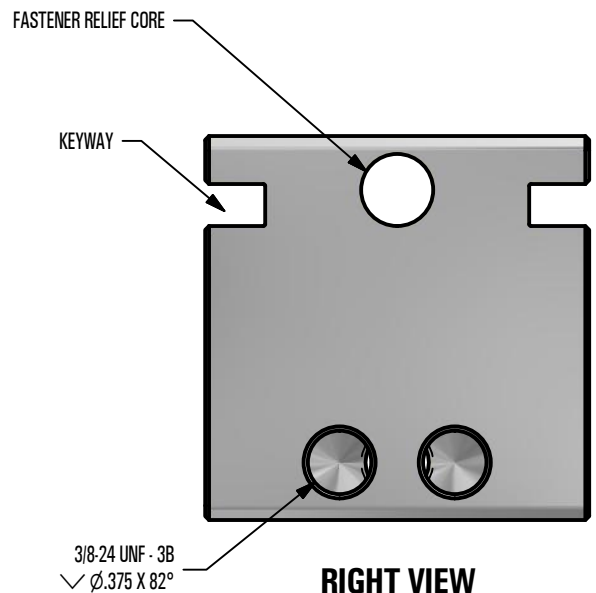

FINISH SELECTION:

- MILL FINISH
- COLOR TO CLOSELY MATCH

TOP VIEW

FRONT VIEW

RIGHT VIEW

Raising the Bar in Snow Retention

4800 METALMASTER WAY - MCHENRY, IL 60050

PHONE: 815.477.GEMS WEBSITE: WWW.SNOGEM.COM
 FAX: 815.455.GEMS E-MAIL: INFO@SNOGEM.COM

SNO CUBE WIDE

DRAWN BY:	rhoeffleur
DATE:	1/27/2018
SCALE:	N.T.S.
MATERIAL:	Aluminum

THE INFORMATION HEREIN IS CONFIDENTIAL AND PROPRIETARY AND IS NOT TO BE DISCLOSED OR DELIVERED TO THIRD PARTIES WITHOUT THE PRIOR WRITTEN CONSENT OF SNO GEM, INC.