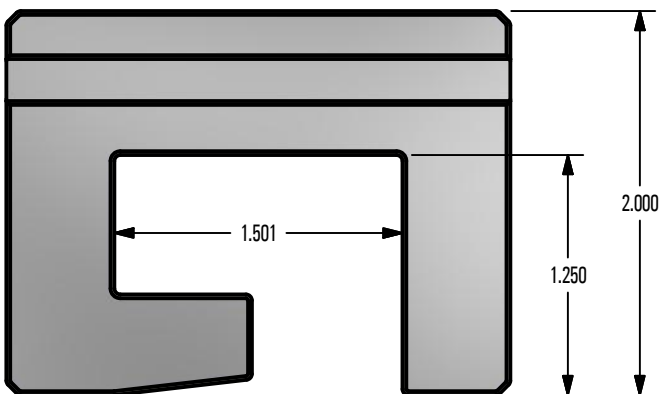

*** SNO GEM PRODUCT CUT SHEET ***

GENERAL NOTES:

1. FOR CLARITY THIS DRAWING IS NOT TO SCALE.
2. CONTACT THE MANUFACTURER FOR RECOMMENDED LAYOUTS, SPACING, AND ADDITIONAL DETAILS.
3. INSTALLATION MUST BE COMPLETED WITH MANUFACTURERS WRITTEN SPECIFICATIONS AND INSTALLATION INSTRUCTIONS.
4. THESE DRAWINGS ARE SUBJECT TO CHANGE WITHOUT NOTICE.

FINISH SELECTION:

- MILL FINISH
- COLOR TO CLOSELY MATCH

TOP VIEW

FRONT VIEW

RIGHT VIEW

Raising the Bar in Snow Retention

4800 METALMASTER WAY - MCHENRY, IL 60050

PHONE: 815.477.GEMS WEBSITE: WWW.SNOGEM.COM
 FAX: 815.455.GEMS E-MAIL: INFO@SNOGEM.COM

SNO CUBE WIDE

DRAWN BY:	rhoeffleur
DATE:	1/27/2018
SCALE:	N.T.S.
MATERIAL:	Aluminum

THE INFORMATION HEREIN IS CONFIDENTIAL AND PROPRIETARY AND IS NOT TO BE DISCLOSED OR DELIVERED TO THIRD PARTIES WITHOUT THE PRIOR WRITTEN CONSENT OF SNO GEM, INC.