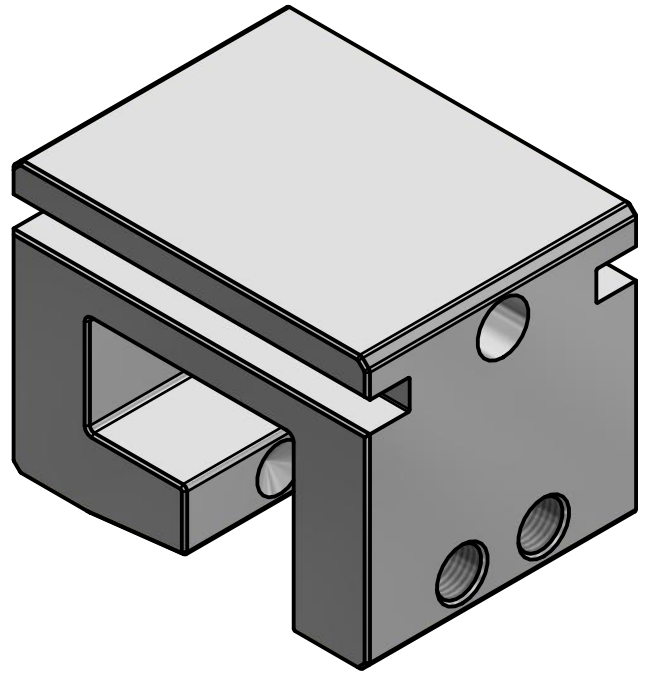

*** SNO GEM PRODUCT CUT SHEET ***

GENERAL NOTES:

1. FOR CLARITY THIS DRAWING IS NOT TO SCALE.
2. CONTACT THE MANUFACTURER FOR RECOMMENDED LAYOUTS, SPACING, AND ADDITIONAL DETAILS.
3. INSTALLATION MUST BE COMPLETED WITH MANUFACTURERS WRITTEN SPECIFICATIONS AND INSTALLATION INSTRUCTIONS.
4. THESE DRAWINGS ARE SUBJECT TO CHANGE WITHOUT NOTICE.

FINISH SELECTION:

- MILL FINISH
- COLOR TO CLOSELY MATCH

TOP VIEW

FRONT VIEW

RIGHT VIEW

Raising the Bar in Snow Retention

4800 METALMASTER WAY - MCHENRY, IL 60050

PHONE: 815.477.GEMS WEBSITE: WWW.SNOGEM.COM
 FAX: 815.455.GEMS E-MAIL: INFO@SNOGEM.COM

SNO CUBE WIDE

DRAWN BY:	rhoeffleur
DATE:	1/27/2018
SCALE:	N.T.S.
MATERIAL:	Aluminum

THE INFORMATION HEREIN IS CONFIDENTIAL AND PROPRIETARY AND IS NOT TO BE DISCLOSED OR DELIVERED TO THIRD PARTIES WITHOUT THE PRIOR WRITTEN CONSENT OF SNO GEM, INC.