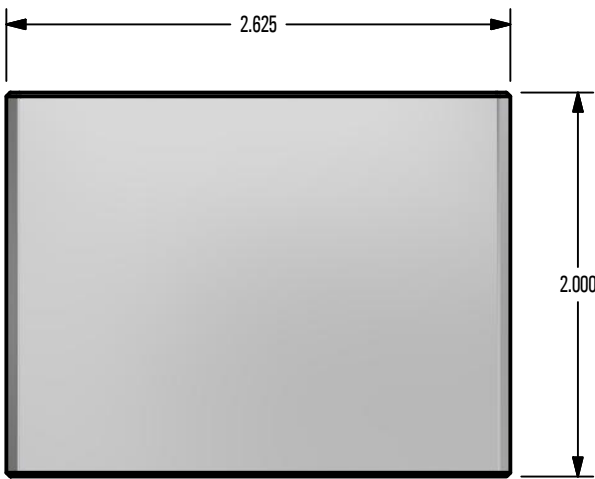

*** SNO GEM PRODUCT CUT SHEET ***

GENERAL NOTES:

1. FOR CLARITY THIS DRAWING IS NOT TO SCALE.
2. CONTACT THE MANUFACTURER FOR RECOMMENDED LAYOUTS, SPACING, AND ADDITIONAL DETAILS.
3. INSTALLATION MUST BE COMPLETED WITH MANUFACTURERS WRITTEN SPECIFICATIONS AND INSTALLATION INSTRUCTIONS.
4. THESE DRAWINGS ARE SUBJECT TO CHANGE WITHOUT NOTICE.

FINISH SELECTION:

1. ☐ MILL FINISH
2. ☐ COLOR TO CLOSELY MATCH

TOP VIEW