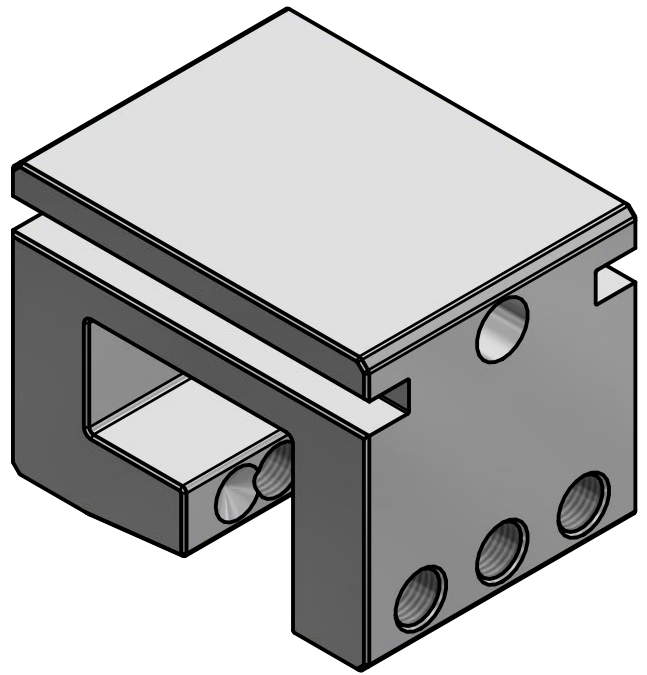

*** SNO GEM PRODUCT CUT SHEET ***

GENERAL NOTES:

1. FOR CLARITY THIS DRAWING IS NOT TO SCALE.
2. CONTACT THE MANUFACTURER FOR RECOMMENDED LAYOUTS, SPACING, AND ADDITIONAL DETAILS.
3. INSTALLATION MUST BE COMPLETED WITH MANUFACTURERS WRITTEN SPECIFICATIONS AND INSTALLATION INSTRUCTIONS.
4. THESE DRAWINGS ARE SUBJECT TO CHANGE WITHOUT NOTICE.

FINISH SELECTION:

- MILL FINISH
- COLOR TO CLOSELY MATCH

TOP VIEW

FRONT VIEW

RIGHT VIEW

Raising the Bar in Snow Retention

4800 METALMASTER WAY - MCHENRY, IL 60050

PHONE: 815.477.GEMS WEBSITE: WWW.SNOGEM.COM
 FAX: 815.455.GEMS E-MAIL: INFO@SNOGEM.COM

SNO CUBE WIDE HD

DRAWN BY:	rhoeffleur
DATE:	1/27/2018
SCALE:	N.T.S.
MATERIAL:	Aluminum

THE INFORMATION HEREIN IS CONFIDENTIAL AND PROPRIETARY AND IS NOT TO BE DISCLOSED OR DELIVERED TO THIRD PARTIES WITHOUT THE PRIOR WRITTEN CONSENT OF SNO GEM, INC.