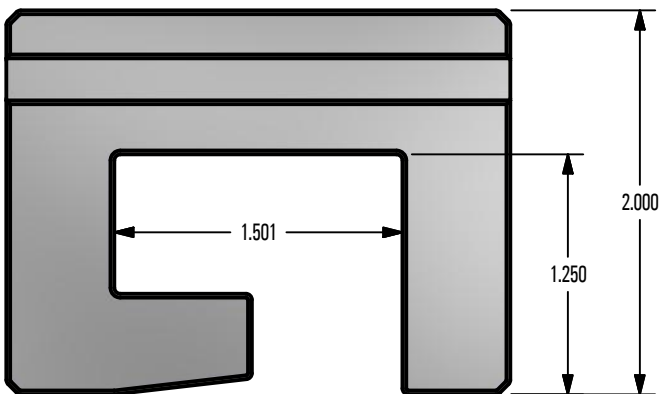

*** SNO GEM PRODUCT CUT SHEET ***

GENERAL NOTES:

1. FOR CLARITY THIS DRAWING IS NOT TO SCALE.
2. CONTACT THE MANUFACTURER FOR RECOMMENDED LAYOUTS, SPACING, AND ADDITIONAL DETAILS.
3. INSTALLATION MUST BE COMPLETED WITH MANUFACTURERS WRITTEN SPECIFICATIONS AND INSTALLATION INSTRUCTIONS.
4. THESE DRAWINGS ARE SUBJECT TO CHANGE WITHOUT NOTICE.

FINISH SELECTION:

- MILL FINISH
- COLOR TO CLOSELY MATCH

TOP VIEW

FRONT VIEW

RIGHT VIEW

Raising the Bar in Snow Retention

4800 METALMASTER WAY - MCHENRY, IL 60050

PHONE: 815.477.GEMS WEBSITE: WWW.SNOGEM.COM
 FAX: 815.455.GEMS E-MAIL: INFO@SNOGEM.COM

SNO CUBE WIDE HD

DRAWN BY:	rhoeffleur
DATE:	1/27/2018
SCALE:	N.T.S.
MATERIAL:	Aluminum

THE INFORMATION HEREIN IS CONFIDENTIAL AND PROPRIETARY AND IS NOT TO BE DISCLOSED OR DELIVERED TO THIRD PARTIES WITHOUT THE PRIOR WRITTEN CONSENT OF SNO GEM, INC.