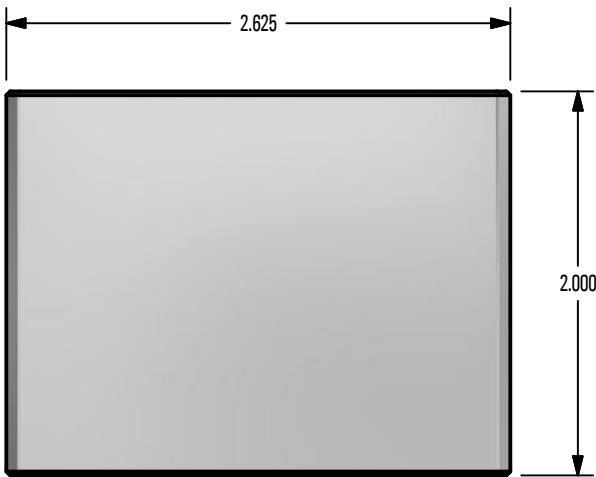

*** SNO GEM PRODUCT CUT SHEET ***

GENERAL NOTES:

1. FOR CLARITY THIS DRAWING IS NOT TO SCALE.
2. CONTACT THE MANUFACTURER FOR RECOMMENDED LAYOUTS, SPACING, AND ADDITIONAL DETAILS.
3. INSTALLATION MUST BE COMPLETED WITH MANUFACTURERS WRITTEN SPECIFICATIONS AND INSTALLATION INSTRUCTIONS.
4. THESE DRAWINGS ARE SUBJECT TO CHANGE WITHOUT NOTICE.

FINISH SELECTION:

1. ☐ MILL FINISH
2. ☐ COLOR TO CLOSELY MATCH

TOP VIEW