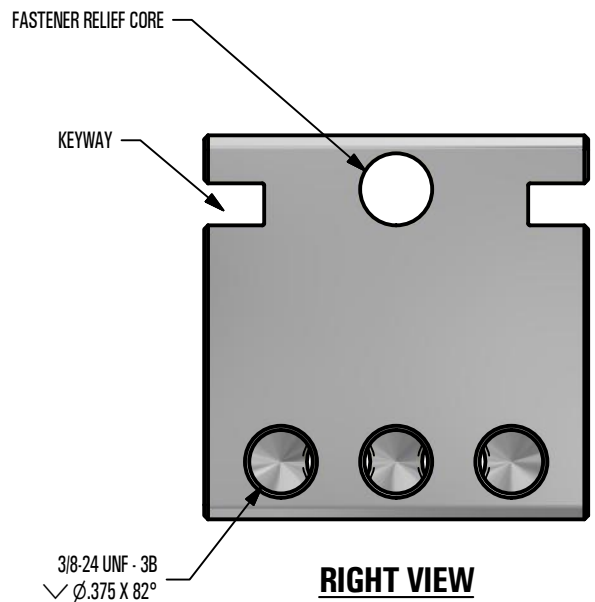

FINISH SELECTION:

- MILL FINISH
- COLOR TO CLOSELY MATCH

TOP VIEW

FRONT VIEW

RIGHT VIEW

Raising the Bar in Snow Retention

4800 METALMASTER WAY - MCHENRY, IL 60050

PHONE: 815.477.GEMS WEBSITE: WWW.SNOGEM.COM
 FAX: 815.455.GEMS E-MAIL: INFO@SNOGEM.COM

SNO CUBE WIDE HD

DRAWN BY:	rhoeffleur
DATE:	1/27/2018
SCALE:	N.T.S.
MATERIAL:	Aluminum

THE INFORMATION HEREIN IS CONFIDENTIAL AND PROPRIETARY AND IS NOT TO BE DISCLOSED OR DELIVERED TO THIRD PARTIES WITHOUT THE PRIOR WRITTEN CONSENT OF SNO GEM, INC.