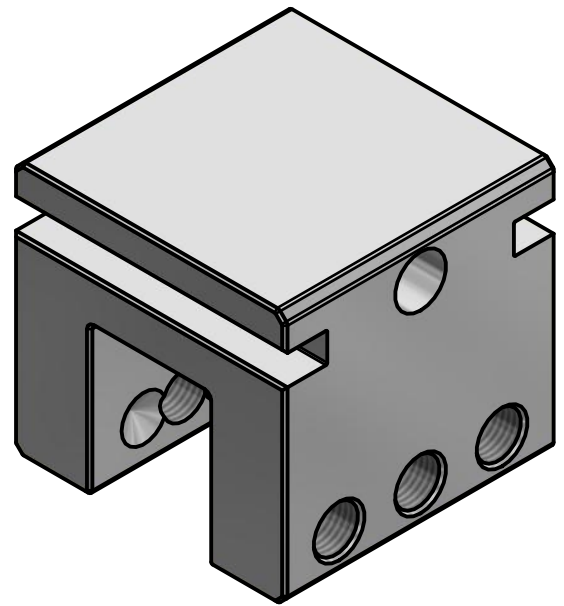

*** SNO GEM PRODUCT CUT SHEET ***

GENERAL NOTES:

1. FOR CLARITY THIS DRAWING IS NOT TO SCALE.
2. CONTACT THE MANUFACTURER FOR RECOMMENDED LAYOUTS, SPACING, AND ADDITIONAL DETAILS.
3. INSTALLATION MUST BE COMPLETED WITH MANUFACTURERS WRITTEN SPECIFICATIONS AND INSTALLATION INSTRUCTIONS.
4. THESE DRAWINGS ARE SUBJECT TO CHANGE WITHOUT NOTICE.

FINISH SELECTION:

- MILL FINISH
- COLOR TO CLOSELY MATCH

TOP VIEW

FRONT VIEW

RIGHT VIEW

Raising the Bar in Snow Retention

4800 METALMASTER WAY - MCHENRY, IL 60050

PHONE: 815.477.GEMS WEBSITE: WWW.SNOGEM.COM
 FAX: 815.455.GEMS E-MAIL: INFO@SNOGEM.COM

SNO CUBE MINI HD

DRAWN BY:	rhoeffleur
DATE:	1/27/2018
SCALE:	N.T.S.
MATERIAL:	Aluminum

THE INFORMATION HEREIN IS CONFIDENTIAL AND PROPRIETARY AND IS NOT TO BE DISCLOSED OR DELIVERED TO THIRD PARTIES WITHOUT THE PRIOR WRITTEN CONSENT OF SNO GEM, INC.