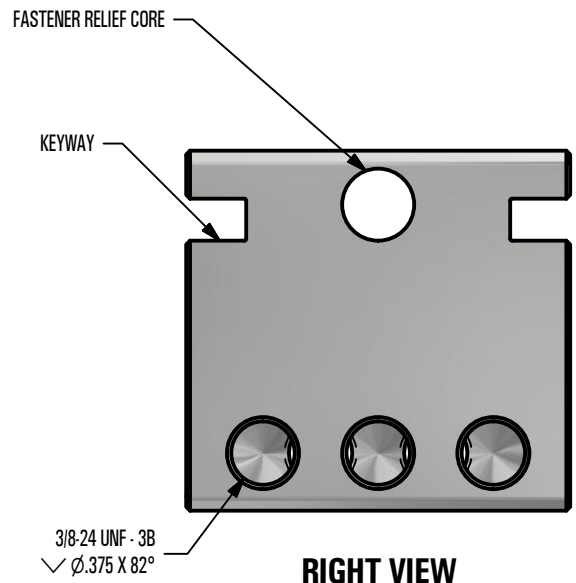

FINISH SELECTION:

- MILL FINISH
- COLOR TO CLOSELY MATCH

TOP VIEW

FRONT VIEW

RIGHT VIEW

Raising the Bar in Snow Retention

4800 METALMASTER WAY - MCHENRY, IL 60050

PHONE: 815.477.GEMS WEBSITE: WWW.SNOGEM.COM
 FAX: 815.455.GEMS E-MAIL: INFO@SNOGEM.COM

SNO CUBE MINI HD

DRAWN BY:	rhoeffleur
DATE:	1/27/2018
SCALE:	N.T.S.
MATERIAL:	Aluminum

THE INFORMATION HEREIN IS CONFIDENTIAL AND PROPRIETARY AND IS NOT TO BE DISCLOSED OR DELIVERED TO THIRD PARTIES WITHOUT THE PRIOR WRITTEN CONSENT OF SNO GEM, INC.