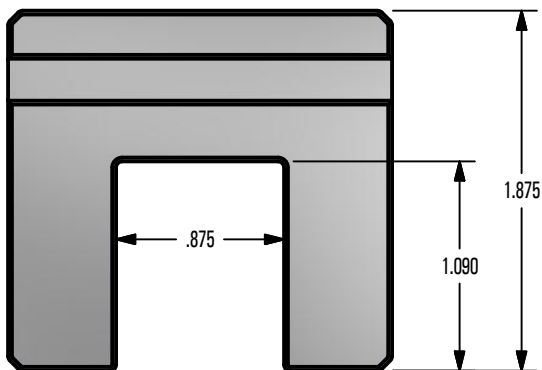

*** SNO GEM PRODUCT CUT SHEET ***

GENERAL NOTES:

1. FOR CLARITY THIS DRAWING IS NOT TO SCALE.
2. CONTACT THE MANUFACTURER FOR RECOMMENDED LAYOUTS, SPACING, AND ADDITIONAL DETAILS.
3. INSTALLATION MUST BE COMPLETED WITH MANUFACTURERS WRITTEN SPECIFICATIONS AND INSTALLATION INSTRUCTIONS.
4. THESE DRAWINGS ARE SUBJECT TO CHANGE WITHOUT NOTICE.

FINISH SELECTION:

- MILL FINISH
- COLOR TO CLOSELY MATCH

TOP VIEW

FRONT VIEW

RIGHT VIEW

Raising the Bar in Snow Retention

4800 METALMASTER WAY - MCHENRY, IL 60050

PHONE: 815.477.GEMS WEBSITE: WWW.SNOGEM.COM
 FAX: 815.455.GEMS E-MAIL: INFO@SNOGEM.COM