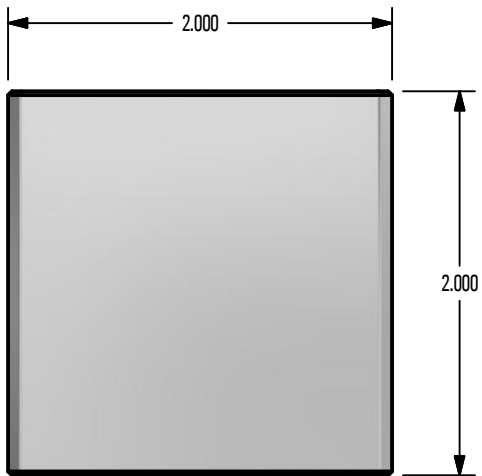

*** SNO GEM PRODUCT CUT SHEET ***

GENERAL NOTES:

1. FOR CLARITY THIS DRAWING IS NOT TO SCALE.
2. CONTACT THE MANUFACTURER FOR RECOMMENDED LAYOUTS, SPACING, AND ADDITIONAL DETAILS.
3. INSTALLATION MUST BE COMPLETED WITH MANUFACTURERS WRITTEN SPECIFICATIONS AND INSTALLATION INSTRUCTIONS.
4. THESE DRAWINGS ARE SUBJECT TO CHANGE WITHOUT NOTICE.

FINISH SELECTION:

1. ☐ MILL FINISH
2. ☐ COLOR TO CLOSELY MATCH

TOP VIEW