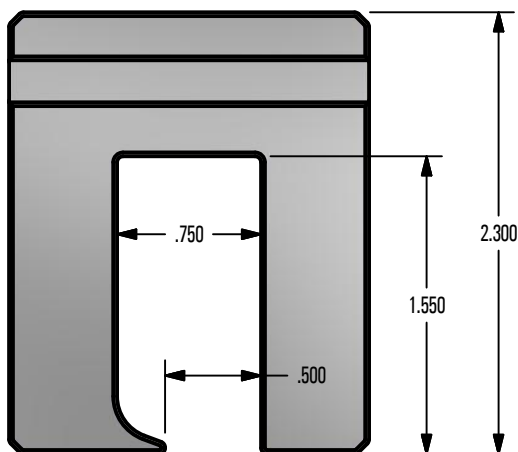

*** SNO GEM PRODUCT CUT SHEET ***

GENERAL NOTES:

1. FOR CLARITY THIS DRAWING IS NOT TO SCALE.
2. CONTACT THE MANUFACTURER FOR RECOMMENDED LAYOUTS, SPACING, AND ADDITIONAL DETAILS.
3. INSTALLATION MUST BE COMPLETED WITH MANUFACTURERS WRITTEN SPECIFICATIONS AND INSTALLATION INSTRUCTIONS.
4. THESE DRAWINGS ARE SUBJECT TO CHANGE WITHOUT NOTICE.

FINISH SELECTION:

- MILL FINISH
- COLOR TO CLOSELY MATCH

TOP VIEW

FRONT VIEW

RIGHT VIEW

Raising the Bar in Snow Retention
4800 METALMASTER WAY - MCHENRY, IL 60050

PHONE: 815.477.GEMS WEBSITE: WWW.SNOGEM.COM
 FAX: 815.455.GEMS E-MAIL: INFO@SNOGEM.COM

SNO CUBE KLOC

DRAWN BY:	rhoeffleur
DATE:	1/27/2018
SCALE:	N.T.S.
MATERIAL:	Aluminum

THE INFORMATION HEREIN IS CONFIDENTIAL AND PROPRIETARY AND IS NOT TO BE DISCLOSED OR DELIVERED TO THIRD PARTIES WITHOUT THE PRIOR WRITTEN CONSENT OF SNO GEM, INC.