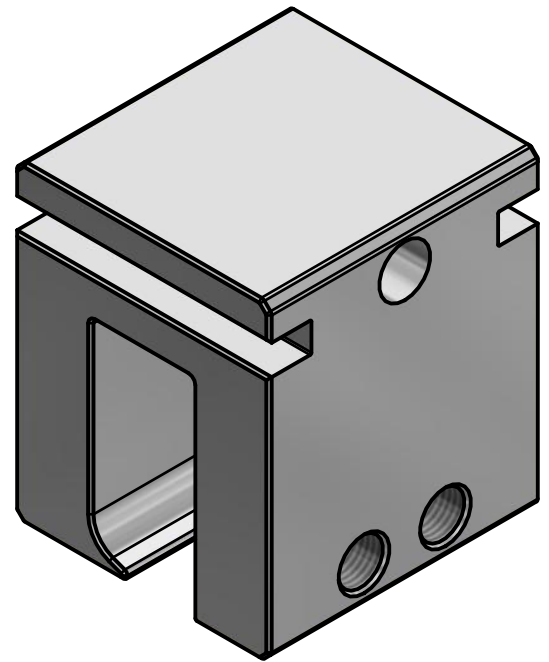

*** SNO GEM PRODUCT CUT SHEET ***

GENERAL NOTES:

1. FOR CLARITY THIS DRAWING IS NOT TO SCALE.
2. CONTACT THE MANUFACTURER FOR RECOMMENDED LAYOUTS, SPACING, AND ADDITIONAL DETAILS.
3. INSTALLATION MUST BE COMPLETED WITH MANUFACTURERS WRITTEN SPECIFICATIONS AND INSTALLATION INSTRUCTIONS.
4. THESE DRAWINGS ARE SUBJECT TO CHANGE WITHOUT NOTICE.

FINISH SELECTION:

- MILL FINISH
- COLOR TO CLOSELY MATCH

TOP VIEW

FRONT VIEW

RIGHT VIEW

Raising the Bar in Snow Retention
4800 METALMASTER WAY - MCHENRY, IL 60050

PHONE: 815.477.GEMS WEBSITE: WWW.SNOGEM.COM
 FAX: 815.455.GEMS E-MAIL: INFO@SNOGEM.COM

SNO CUBE KLOC

DRAWN BY:	rhoeffleur
DATE:	1/27/2018
SCALE:	N.T.S.
MATERIAL:	Aluminum

THE INFORMATION HEREIN IS CONFIDENTIAL AND PROPRIETARY AND IS NOT TO BE DISCLOSED OR DELIVERED TO THIRD PARTIES WITHOUT THE PRIOR WRITTEN CONSENT OF SNO GEM, INC.