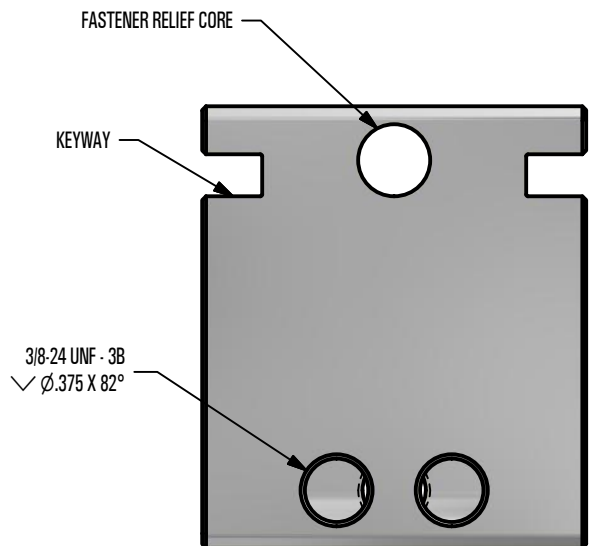

FINISH SELECTION:

- MILL FINISH
- COLOR TO CLOSELY MATCH

TOP VIEW

FRONT VIEW

RIGHT VIEW

Raising the Bar in Snow Retention
4800 METALMASTER WAY - MCHENRY, IL 60050

PHONE: 815.477.GEMS WEBSITE: WWW.SNOGEM.COM
 FAX: 815.455.GEMS E-MAIL: INFO@SNOGEM.COM

SNO CUBE KLOC

DRAWN BY:	rhoeffleur
DATE:	1/27/2018
SCALE:	N.T.S.
MATERIAL:	Aluminum

THE INFORMATION HEREIN IS CONFIDENTIAL AND PROPRIETARY AND IS NOT TO BE DISCLOSED OR DELIVERED TO THIRD PARTIES WITHOUT THE PRIOR WRITTEN CONSENT OF SNO GEM, INC.