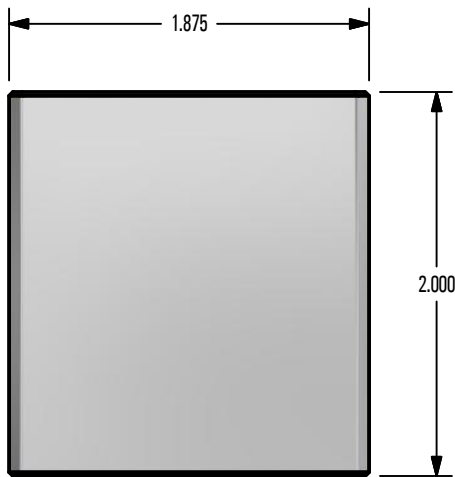

*** SNO GEM PRODUCT CUT SHEET ***

GENERAL NOTES:

1. FOR CLARITY THIS DRAWING IS NOT TO SCALE.
2. CONTACT THE MANUFACTURER FOR RECOMMENDED LAYOUTS, SPACING, AND ADDITIONAL DETAILS.
3. INSTALLATION MUST BE COMPLETED WITH MANUFACTURERS WRITTEN SPECIFICATIONS AND INSTALLATION INSTRUCTIONS.
4. THESE DRAWINGS ARE SUBJECT TO CHANGE WITHOUT NOTICE.

FINISH SELECTION:

- MILL FINISH
- COLOR TO CLOSELY MATCH

TOP VIEW

FRONT VIEW

RIGHT VIEW

Raising the Bar in Snow Retention
4800 METALMASTER WAY - MCHENRY, IL 60050

PHONE: 815.477.GEMS WEBSITE: WWW.SNOGEM.COM
 FAX: 815.455.GEMS E-MAIL: INFO@SNOGEM.COM

SNO CUBE KLOC

DRAWN BY:	rhoeffleur
DATE:	1/27/2018
SCALE:	N.T.S.
MATERIAL:	Aluminum

THE INFORMATION HEREIN IS CONFIDENTIAL AND PROPRIETARY AND IS NOT TO BE DISCLOSED OR DELIVERED TO THIRD PARTIES WITHOUT THE PRIOR WRITTEN CONSENT OF SNO GEM, INC.