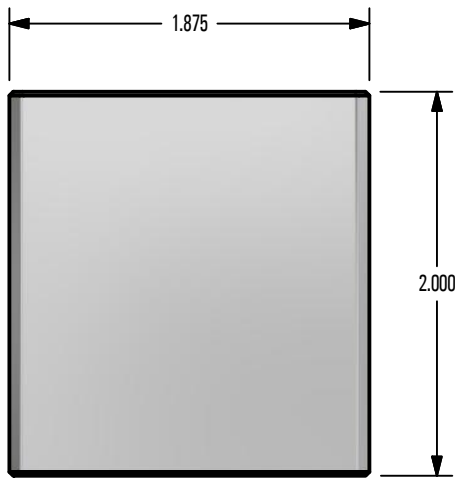

*** SNO GEM PRODUCT CUT SHEET ***

GENERAL NOTES:

1. FOR CLARITY THIS DRAWING IS NOT TO SCALE.
2. CONTACT THE MANUFACTURER FOR RECOMMENDED LAYOUTS, SPACING, AND ADDITIONAL DETAILS.
3. INSTALLATION MUST BE COMPLETED WITH MANUFACTURERS WRITTEN SPECIFICATIONS AND INSTALLATION INSTRUCTIONS.
4. THESE DRAWINGS ARE SUBJECT TO CHANGE WITHOUT NOTICE.

FINISH SELECTION:

- MILL FINISH
- COLOR TO CLOSELY MATCH

TOP VIEW

FRONT VIEW

RIGHT VIEW

Raising the Bar in Snow Retention

4800 METALMASTER WAY - MCHENRY, IL 60050

PHONE: 815.477.GEMS WEBSITE: WWW.SNOGEM.COM
 FAX: 815.455.GEMS E-MAIL: INFO@SNOGEM.COM

SNO CUBE KLOC MINI

DRAWN BY:	rhoeffleur
DATE:	1/27/2018
SCALE:	N.T.S.
MATERIAL:	Aluminum

THE INFORMATION HEREIN IS CONFIDENTIAL AND PROPRIETARY AND IS NOT TO BE DISCLOSED OR DELIVERED TO THIRD PARTIES WITHOUT THE PRIOR WRITTEN CONSENT OF SNO GEM, INC.