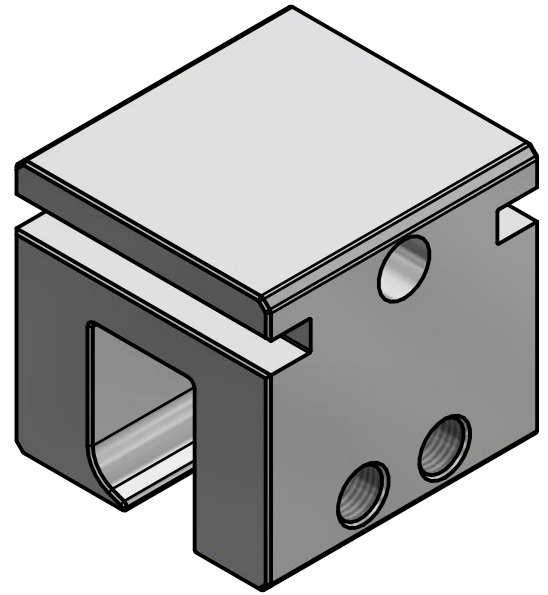

*** SNO GEM PRODUCT CUT SHEET ***

GENERAL NOTES:

1. FOR CLARITY THIS DRAWING IS NOT TO SCALE.
2. CONTACT THE MANUFACTURER FOR RECOMMENDED LAYOUTS, SPACING, AND ADDITIONAL DETAILS.
3. INSTALLATION MUST BE COMPLETED WITH MANUFACTURERS WRITTEN SPECIFICATIONS AND INSTALLATION INSTRUCTIONS.
4. THESE DRAWINGS ARE SUBJECT TO CHANGE WITHOUT NOTICE.

FINISH SELECTION:

- MILL FINISH
- COLOR TO CLOSELY MATCH

TOP VIEW

FRONT VIEW

RIGHT VIEW

Raising the Bar in Snow Retention

4800 METALMASTER WAY - MCHENRY, IL 60050

PHONE: 815.477.GEMS WEBSITE: WWW.SNOGEM.COM
 FAX: 815.455.GEMS E-MAIL: INFO@SNOGEM.COM

SNO CUBE KLOC MINI

DRAWN BY:	rhoeffleur
DATE:	1/27/2018
SCALE:	N.T.S.
MATERIAL:	Aluminum

THE INFORMATION HEREIN IS CONFIDENTIAL AND PROPRIETARY AND IS NOT TO BE DISCLOSED OR DELIVERED TO THIRD PARTIES WITHOUT THE PRIOR WRITTEN CONSENT OF SNO GEM, INC.