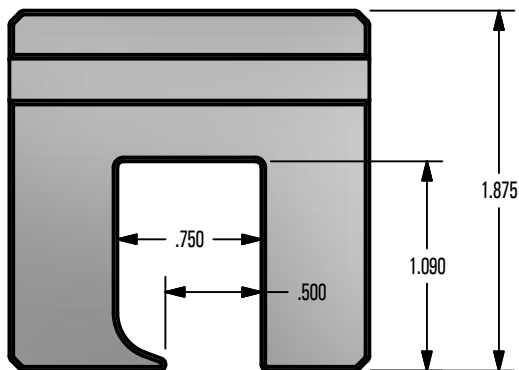

*** SNO GEM PRODUCT CUT SHEET ***

GENERAL NOTES:

1. FOR CLARITY THIS DRAWING IS NOT TO SCALE.
2. CONTACT THE MANUFACTURER FOR RECOMMENDED LAYOUTS, SPACING, AND ADDITIONAL DETAILS.
3. INSTALLATION MUST BE COMPLETED WITH MANUFACTURERS WRITTEN SPECIFICATIONS AND INSTALLATION INSTRUCTIONS.
4. THESE DRAWINGS ARE SUBJECT TO CHANGE WITHOUT NOTICE.

FINISH SELECTION:

- MILL FINISH
- COLOR TO CLOSELY MATCH

TOP VIEW

FRONT VIEW

RIGHT VIEW

Raising the Bar in Snow Retention

4800 METALMASTER WAY - MCHENRY, IL 60050

PHONE: 815.477.GEMS WEBSITE: WWW.SNOGEM.COM
 FAX: 815.455.GEMS E-MAIL: INFO@SNOGEM.COM

SNO CUBE KLOC MINI

DRAWN BY:	rhoeffleur
DATE:	1/27/2018
SCALE:	N.T.S.
MATERIAL:	Aluminum

THE INFORMATION HEREIN IS CONFIDENTIAL AND PROPRIETARY AND IS NOT TO BE DISCLOSED OR DELIVERED TO THIRD PARTIES WITHOUT THE PRIOR WRITTEN CONSENT OF SNO GEM, INC.