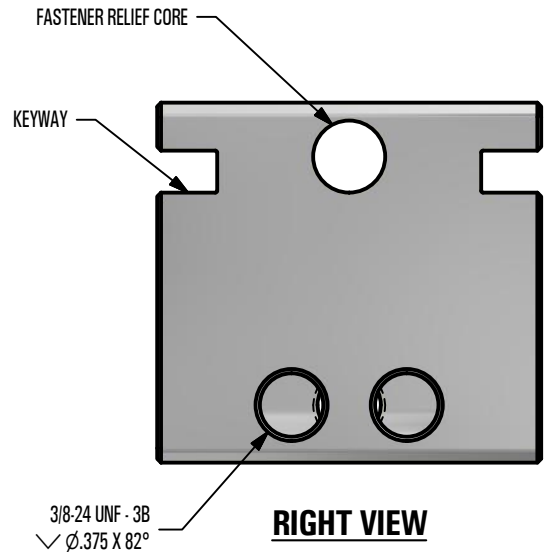

FINISH SELECTION:

- MILL FINISH
- COLOR TO CLOSELY MATCH

TOP VIEW

FRONT VIEW

RIGHT VIEW

Raising the Bar in Snow Retention

4800 METALMASTER WAY - MCHENRY, IL 60050

PHONE: 815.477.GEMS WEBSITE: WWW.SNOGEM.COM
 FAX: 815.455.GEMS E-MAIL: INFO@SNOGEM.COM

SNO CUBE KLOC MINI

DRAWN BY:	rhoeffleur
DATE:	1/27/2018
SCALE:	N.T.S.
MATERIAL:	Aluminum

THE INFORMATION HEREIN IS CONFIDENTIAL AND PROPRIETARY AND IS NOT TO BE DISCLOSED OR DELIVERED TO THIRD PARTIES WITHOUT THE PRIOR WRITTEN CONSENT OF SNO GEM, INC.