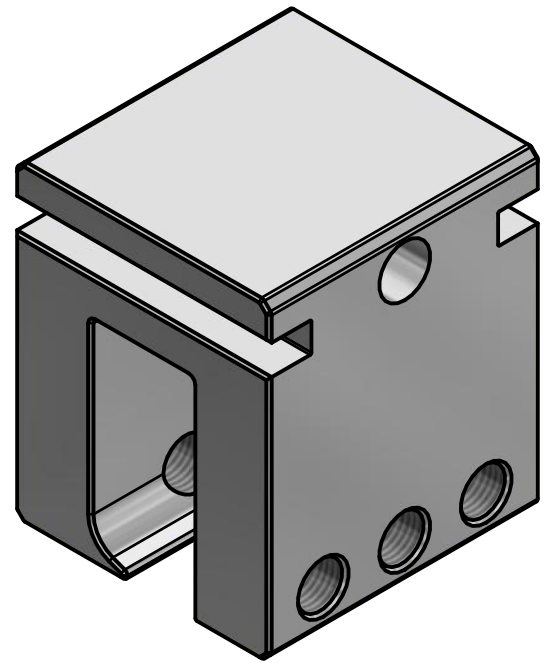

*** SNO GEM PRODUCT CUT SHEET ***

GENERAL NOTES:

1. FOR CLARITY THIS DRAWING IS NOT TO SCALE.
2. CONTACT THE MANUFACTURER FOR RECOMMENDED LAYOUTS, SPACING, AND ADDITIONAL DETAILS.
3. INSTALLATION MUST BE COMPLETED WITH MANUFACTURERS WRITTEN SPECIFICATIONS AND INSTALLATION INSTRUCTIONS.
4. THESE DRAWINGS ARE SUBJECT TO CHANGE WITHOUT NOTICE.

FINISH SELECTION:

- MILL FINISH
- COLOR TO CLOSELY MATCH

TOP VIEW

FRONT VIEW

RIGHT VIEW

Raising the Bar in Snow Retention

4800 METALMASTER WAY - MCHENRY, IL 60050

PHONE: 815.477.GEMS WEBSITE: WWW.SNOGEM.COM
 FAX: 815.455.GEMS E-MAIL: INFO@SNOGEM.COM

SNO CUBE KLOC HD

DRAWN BY:	rhoeffleur
DATE:	1/27/2018
SCALE:	N.T.S.
MATERIAL:	Aluminum

THE INFORMATION HEREIN IS CONFIDENTIAL AND PROPRIETARY AND IS NOT TO BE DISCLOSED OR DELIVERED TO THIRD PARTIES WITHOUT THE PRIOR WRITTEN CONSENT OF SNO GEM, INC.