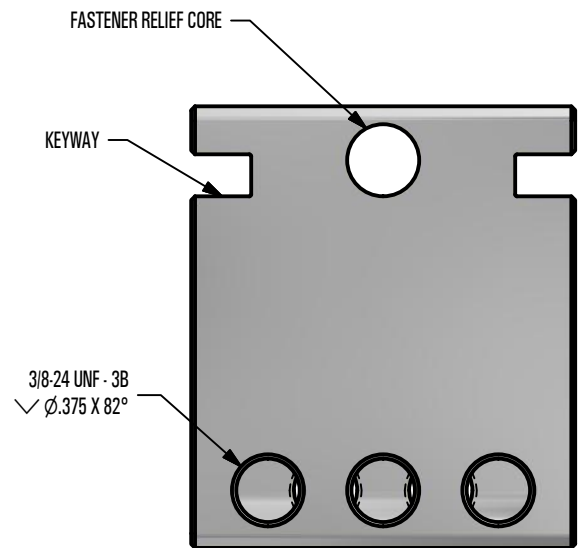

FINISH SELECTION:

- MILL FINISH
- COLOR TO CLOSELY MATCH

TOP VIEW

FRONT VIEW

RIGHT VIEW

Raising the Bar in Snow Retention

4800 METALMASTER WAY - MCHENRY, IL 60050

PHONE: 815.477.GEMS WEBSITE: WWW.SNOGEM.COM
 FAX: 815.455.GEMS E-MAIL: INFO@SNOGEM.COM

SNO CUBE KLOC HD

DRAWN BY:	rhoeffleur
DATE:	1/27/2018
SCALE:	N.T.S.
MATERIAL:	Aluminum

THE INFORMATION HEREIN IS CONFIDENTIAL AND PROPRIETARY AND IS NOT TO BE DISCLOSED OR DELIVERED TO THIRD PARTIES WITHOUT THE PRIOR WRITTEN CONSENT OF SNO GEM, INC.