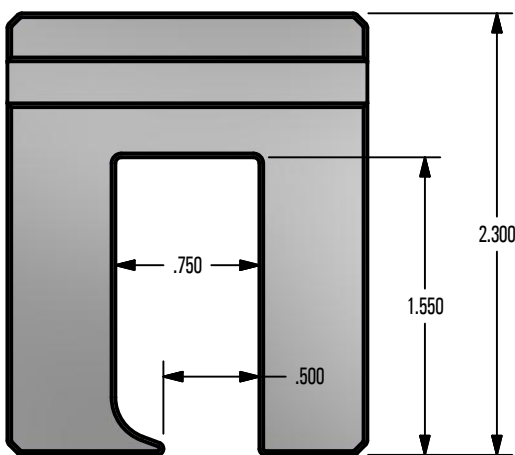

*** SNO GEM PRODUCT CUT SHEET ***

GENERAL NOTES:

1. FOR CLARITY THIS DRAWING IS NOT TO SCALE.
2. CONTACT THE MANUFACTURER FOR RECOMMENDED LAYOUTS, SPACING, AND ADDITIONAL DETAILS.
3. INSTALLATION MUST BE COMPLETED WITH MANUFACTURERS WRITTEN SPECIFICATIONS AND INSTALLATION INSTRUCTIONS.
4. THESE DRAWINGS ARE SUBJECT TO CHANGE WITHOUT NOTICE.

FINISH SELECTION:

- MILL FINISH
- COLOR TO CLOSELY MATCH

TOP VIEW

FRONT VIEW

RIGHT VIEW

Raising the Bar in Snow Retention

4800 METALMASTER WAY - MCHENRY, IL 60050

PHONE: 815.477.GEMS WEBSITE: WWW.SNOGEM.COM
 FAX: 815.455.GEMS E-MAIL: INFO@SNOGEM.COM

SNO CUBE KLOC HD

DRAWN BY:	rhoeffleur
DATE:	1/27/2018
SCALE:	N.T.S.
MATERIAL:	Aluminum

THE INFORMATION HEREIN IS CONFIDENTIAL AND PROPRIETARY AND IS NOT TO BE DISCLOSED OR DELIVERED TO THIRD PARTIES WITHOUT THE PRIOR WRITTEN CONSENT OF SNO GEM, INC.