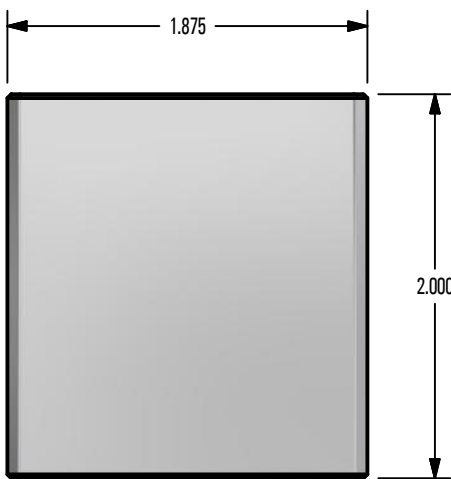

*** SNO GEM PRODUCT CUT SHEET ***

GENERAL NOTES:

1. FOR CLARITY THIS DRAWING IS NOT TO SCALE.
2. CONTACT THE MANUFACTURER FOR RECOMMENDED LAYOUTS, SPACING, AND ADDITIONAL DETAILS.
3. INSTALLATION MUST BE COMPLETED WITH MANUFACTURERS WRITTEN SPECIFICATIONS AND INSTALLATION INSTRUCTIONS.
4. THESE DRAWINGS ARE SUBJECT TO CHANGE WITHOUT NOTICE.

FINISH SELECTION:

- MILL FINISH
- COLOR TO CLOSELY MATCH

TOP VIEW

FRONT VIEW

RIGHT VIEW

Raising the Bar in Snow Retention

4800 METALMASTER WAY - MCHENRY, IL 60050

PHONE: 815.477.GEMS WEBSITE: WWW.SNOGEM.COM
 FAX: 815.455.GEMS E-MAIL: INFO@SNOGEM.COM

SNO CUBE KLOC HD

DRAWN BY:	rhoeffleur
DATE:	1/27/2018
SCALE:	N.T.S.
MATERIAL:	Aluminum

THE INFORMATION HEREIN IS CONFIDENTIAL AND PROPRIETARY AND IS NOT TO BE DISCLOSED OR DELIVERED TO THIRD PARTIES WITHOUT THE PRIOR WRITTEN CONSENT OF SNO GEM, INC.