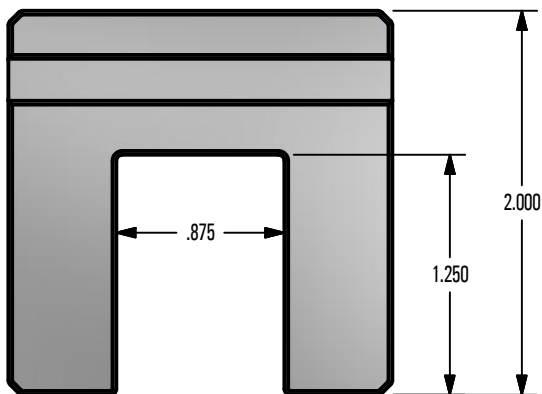

*** SNO GEM PRODUCT CUT SHEET ***

GENERAL NOTES:

1. FOR CLARITY THIS DRAWING IS NOT TO SCALE.
2. CONTACT THE MANUFACTURER FOR RECOMMENDED LAYOUTS, SPACING, AND ADDITIONAL DETAILS.
3. INSTALLATION MUST BE COMPLETED WITH MANUFACTURERS WRITTEN SPECIFICATIONS AND INSTALLATION INSTRUCTIONS.
4. THESE DRAWINGS ARE SUBJECT TO CHANGE WITHOUT NOTICE.

FINISH SELECTION:

- MILL FINISH
- COLOR TO CLOSELY MATCH

TOP VIEW

FRONT VIEW

RIGHT VIEW

Raising the Bar in Snow Retention

4800 METALMASTER WAY - MCHENRY, IL 60050

PHONE: 815.477.GEMS WEBSITE: WWW.SNOGEM.COM
 FAX: 815.455.GEMS E-MAIL: INFO@SNOGEM.COM

SNO CUBE HD

DRAWN BY:	rhoeffleur
DATE:	1/27/2018
SCALE:	N.T.S.
MATERIAL:	Aluminum

THE INFORMATION HEREIN IS CONFIDENTIAL AND PROPRIETARY AND IS NOT TO BE DISCLOSED OR DELIVERED TO THIRD PARTIES WITHOUT THE PRIOR WRITTEN CONSENT OF SNO GEM, INC.