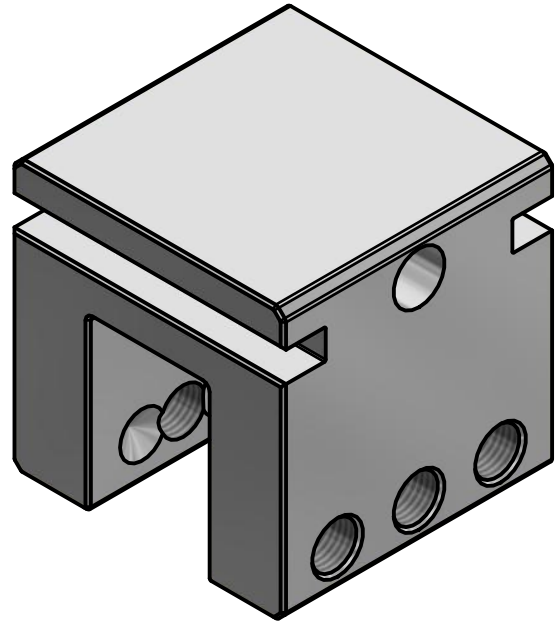

*** SNO GEM PRODUCT CUT SHEET ***

GENERAL NOTES:

1. FOR CLARITY THIS DRAWING IS NOT TO SCALE.
2. CONTACT THE MANUFACTURER FOR RECOMMENDED LAYOUTS, SPACING, AND ADDITIONAL DETAILS.
3. INSTALLATION MUST BE COMPLETED WITH MANUFACTURERS WRITTEN SPECIFICATIONS AND INSTALLATION INSTRUCTIONS.
4. THESE DRAWINGS ARE SUBJECT TO CHANGE WITHOUT NOTICE.

FINISH SELECTION:

- MILL FINISH
- COLOR TO CLOSELY MATCH

TOP VIEW

FRONT VIEW

RIGHT VIEW

Raising the Bar in Snow Retention

4800 METALMASTER WAY - MCHENRY, IL 60050

PHONE: 815.477.GEMS WEBSITE: WWW.SNOGEM.COM
 FAX: 815.455.GEMS E-MAIL: INFO@SNOGEM.COM

SNO CUBE HD

DRAWN BY:	rhoeffleur
DATE:	1/27/2018
SCALE:	N.T.S.
MATERIAL:	Aluminum

THE INFORMATION HEREIN IS CONFIDENTIAL AND PROPRIETARY AND IS NOT TO BE DISCLOSED OR DELIVERED TO THIRD PARTIES WITHOUT THE PRIOR WRITTEN CONSENT OF SNO GEM, INC.