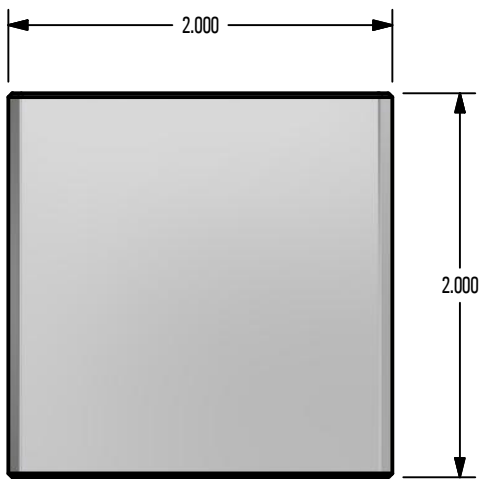

*** SNO GEM PRODUCT CUT SHEET ***

GENERAL NOTES:

1. FOR CLARITY THIS DRAWING IS NOT TO SCALE.
2. CONTACT THE MANUFACTURER FOR RECOMMENDED LAYOUTS, SPACING, AND ADDITIONAL DETAILS.
3. INSTALLATION MUST BE COMPLETED WITH MANUFACTURERS WRITTEN SPECIFICATIONS AND INSTALLATION INSTRUCTIONS.
4. THESE DRAWINGS ARE SUBJECT TO CHANGE WITHOUT NOTICE.

FINISH SELECTION:

1. ☐ MILL FINISH
2. ☐ COLOR TO CLOSELY MATCH

TOP VIEW