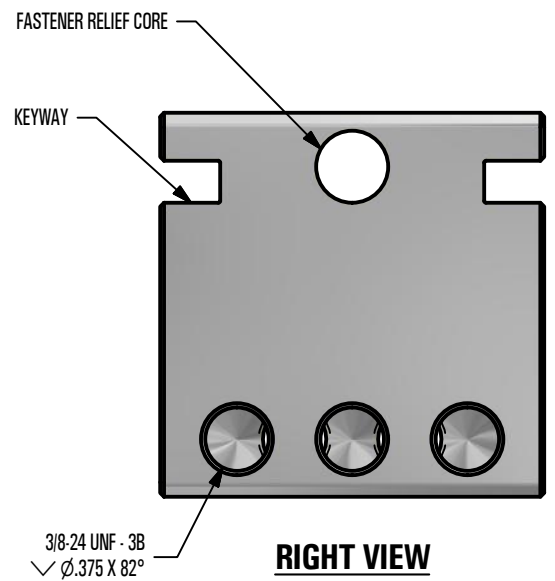

*** SNO GEM PRODUCT CUT SHEET ***

GENERAL NOTES:

1. FOR CLARITY THIS DRAWING IS NOT TO SCALE.
2. CONTACT THE MANUFACTURER FOR RECOMMENDED LAYOUTS, SPACING, AND ADDITIONAL DETAILS.
3. INSTALLATION MUST BE COMPLETED WITH MANUFACTURERS WRITTEN SPECIFICATIONS AND INSTALLATION INSTRUCTIONS.
4. THESE DRAWINGS ARE SUBJECT TO CHANGE WITHOUT NOTICE.

FINISH SELECTION:

- MILL FINISH
- COLOR TO CLOSELY MATCH

TOP VIEW

FRONT VIEW

RIGHT VIEW

Raising the Bar in Snow Retention

4800 METALMASTER WAY - MCHENRY, IL 60050

PHONE: 815.477.GEMS WEBSITE: WWW.SNOGEM.COM
 FAX: 815.455.GEMS E-MAIL: INFO@SNOGEM.COM

SNO CUBE HD

DRAWN BY:	rhoeffleur
DATE:	1/27/2018
SCALE:	N.T.S.
MATERIAL:	Aluminum

THE INFORMATION HEREIN IS CONFIDENTIAL AND PROPRIETARY AND IS NOT TO BE DISCLOSED OR DELIVERED TO THIRD PARTIES WITHOUT THE PRIOR WRITTEN CONSENT OF SNO GEM, INC.