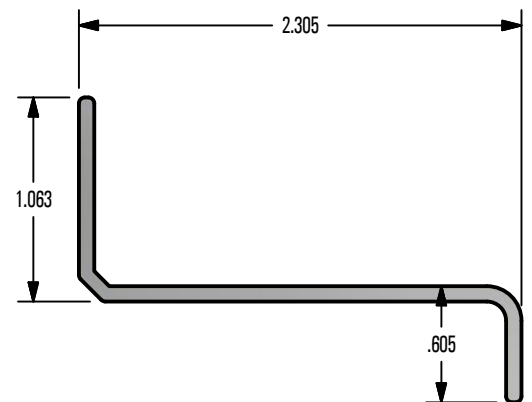

FINISH SELECTION:

- MILL FINISH
- COLOR TO CLOSELY MATCH

TOP VIEW

FRONT VIEW

RIGHT VIEW

Raising the Bar in Snow Retention
4800 METALMASTER WAY - MCHENRY, IL 60050

PHONE: 815.477.GEMS WEBSITE: WWW.SNOGEM.COM
 FAX: 815.455.GEMS E-MAIL: INFO@SNOGEM.COM

2 in iSPLICE

DRAWN BY:	rhoeffleur
DATE:	1/27/2018
SCALE:	N.T.S.
MATERIAL:	Aluminum

THE INFORMATION HEREIN IS CONFIDENTIAL AND PROPRIETARY AND IS NOT TO BE DISCLOSED OR DELIVERED TO THIRD PARTIES WITHOUT THE PRIOR WRITTEN CONSENT OF SNO GEM, INC.