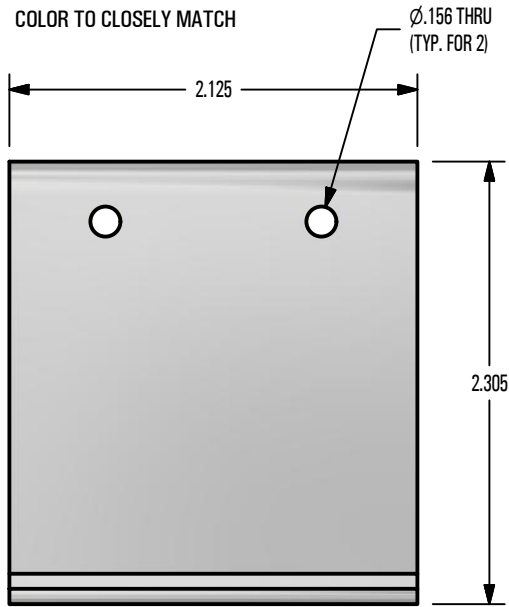

*** SNO GEM PRODUCT CUT SHEET ***

GENERAL NOTES:

1. FOR CLARITY THIS DRAWING IS NOT TO SCALE.
2. CONTACT THE MANUFACTURER FOR RECOMMENDED LAYOUTS, SPACING, AND ADDITIONAL DETAILS.
3. INSTALLATION MUST BE COMPLETED WITH MANUFACTURERS WRITTEN SPECIFICATIONS AND INSTALLATION INSTRUCTIONS.
4. THESE DRAWINGS ARE SUBJECT TO CHANGE WITHOUT NOTICE.

FINISH SELECTION:

- MILL FINISH
- COLOR TO CLOSELY MATCH

TOP VIEW

FRONT VIEW

RIGHT VIEW

Raising the Bar in Snow Retention
4800 METALMASTER WAY - MCHENRY, IL 60050

PHONE: 815.477.GEMS WEBSITE: WWW.SNOGEM.COM
 FAX: 815.455.GEMS E-MAIL: INFO@SNOGEM.COM

2 in iSPLICE

DRAWN BY:	rhoeffleur
DATE:	1/27/2018
SCALE:	N.T.S.
MATERIAL:	Aluminum

THE INFORMATION HEREIN IS CONFIDENTIAL AND PROPRIETARY AND IS NOT TO BE DISCLOSED OR DELIVERED TO THIRD PARTIES WITHOUT THE PRIOR WRITTEN CONSENT OF SNO GEM, INC.