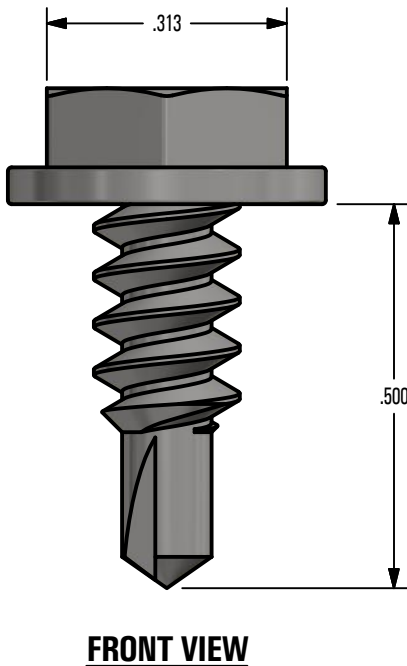

*** SNO GEM PRODUCT CUT SHEET ***

GENERAL NOTES:

1. FOR CLARITY THIS DRAWING IS NOT TO SCALE.
2. CONTACT THE MANUFACTURER FOR RECOMMENDED LAYOUTS, SPACING, AND ADDITIONAL DETAILS.
3. INSTALLATION MUST BE COMPLETED WITH MANUFACTURERS WRITTEN SPECIFICATIONS AND INSTALLATION INSTRUCTIONS.
4. THESE DRAWINGS ARE SUBJECT TO CHANGE WITHOUT NOTICE.

SNO GEM®
Raising the Bar in Snow Retention
4800 METALMASTER WAY - MCHENRY, IL 60050
 PHONE: 815.477.GEMS WEBSITE: WWW.SNOGEM.COM
 FAX: 815.455.GEMS E-MAIL: INFO@SNOGEM.COM

0.500 TEK FASTENER

DRAWN BY:	rhoeffleur
DATE:	1/27/2018
SCALE:	N.T.S.
MATERIAL:	Stainless Steel