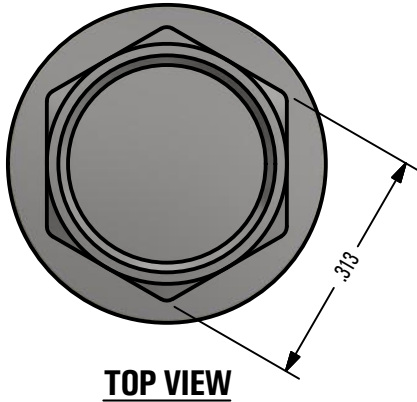

*** SNO GEM PRODUCT CUT SHEET ***

GENERAL NOTES:

1. FOR CLARITY THIS DRAWING IS NOT TO SCALE.
2. CONTACT THE MANUFACTURER FOR RECOMMENDED LAYOUTS, SPACING, AND ADDITIONAL DETAILS.
3. INSTALLATION MUST BE COMPLETED WITH MANUFACTURERS WRITTEN SPECIFICATIONS AND INSTALLATION INSTRUCTIONS.
4. THESE DRAWINGS ARE SUBJECT TO CHANGE WITHOUT NOTICE.