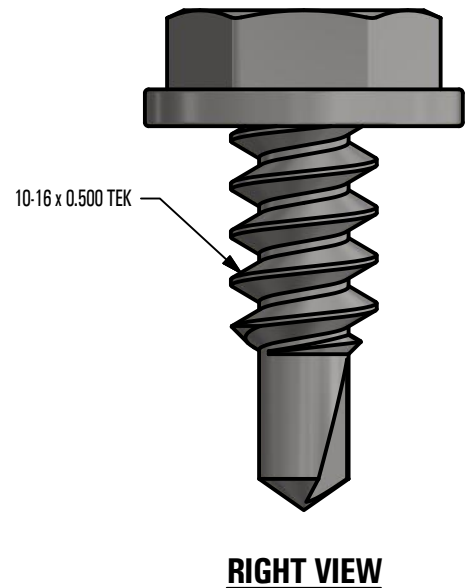

*** SNO GEM PRODUCT CUT SHEET ***

GENERAL NOTES:

1. FOR CLARITY THIS DRAWING IS NOT TO SCALE.
2. CONTACT THE MANUFACTURER FOR RECOMMENDED LAYOUTS, SPACING, AND ADDITIONAL DETAILS.
3. INSTALLATION MUST BE COMPLETED WITH MANUFACTURERS WRITTEN SPECIFICATIONS AND INSTALLATION INSTRUCTIONS.
4. THESE DRAWINGS ARE SUBJECT TO CHANGE WITHOUT NOTICE.

SNO GEM®
Raising the Bar in Snow Retention
4800 METALMASTER WAY - MCHENRY, IL 60050
 PHONE: 815.477.GEMS WEBSITE: WWW.SNOGEM.COM
 FAX: 815.455.GEMS E-MAIL: INFO@SNOGEM.COM

0.500 TEK FASTENER

DRAWN BY:	rhoeffleur
DATE:	1/27/2018
SCALE:	N.T.S.
MATERIAL:	Stainless Steel