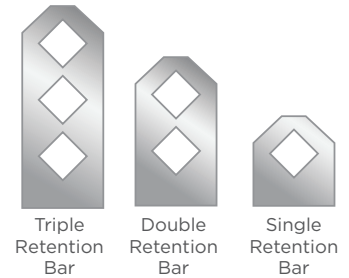

2" Retention Bar System

Use Together With Our Barricade Plate That Stops Melting Ice & Snow From Sliding Underneath The Bar!