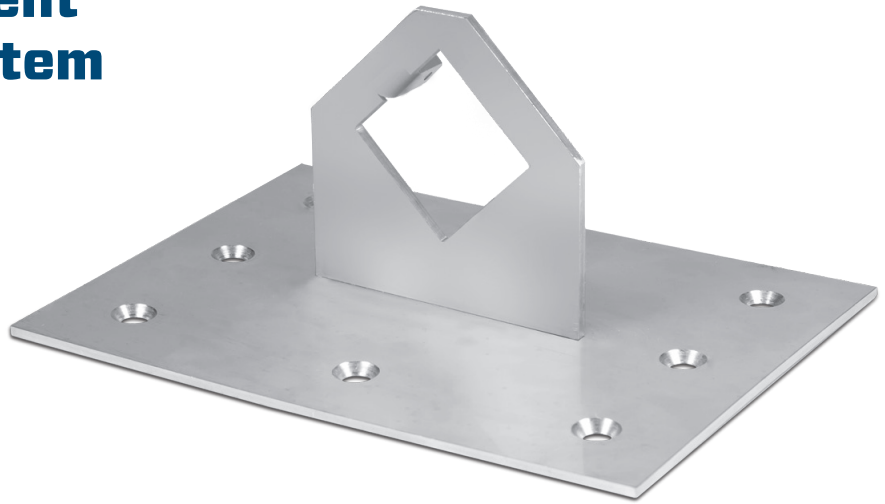

# Membrane Attachment Deck Mount Bar System

\*2" Single Retention Bar Shown

## Overview

Mechanically fastened base plate for membrane roofing systems, available in a 1" or 2" retention bar, using either a single, double, or triple bar support.

## Custom Configurations

Each Sno Barricade Deck Mount Bar System offers a wide variety of roofing system attachments that are mechanically fastened to the roof's deck, available in either a single, double, or triple bar support using either a 1" or 2" retention bar.